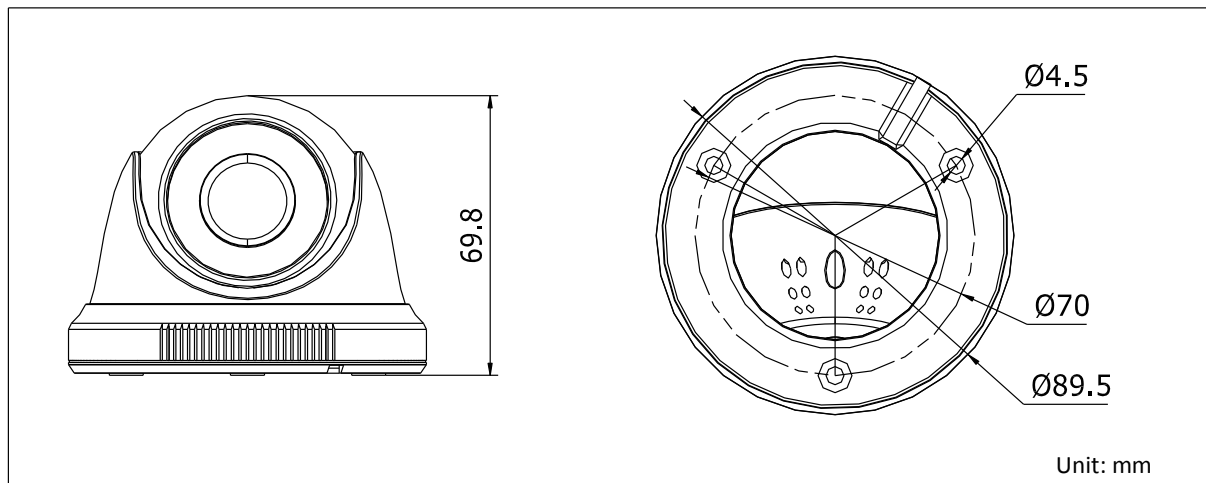

Dimensions