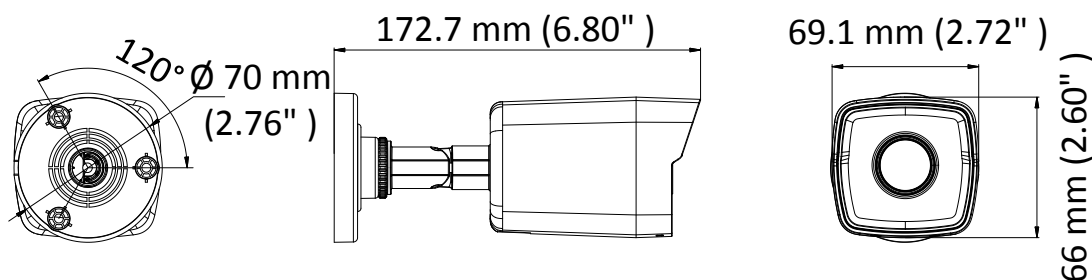

Protocols	TCP/IP, ICMP, HTTP, HTTPS, FTP, DHCP, DNS, DDNS, RTP, RTSP, RTCP, PPPoE, NTP, UPnP, SMTP, SNMP, IGMP, QoS, IPv6, UDP, Bonjour, 802.1x
General Function	Heartbeat, mirror, password protection, privacy mask, watermark, IP address filter
Firmware Version	V5.5.52
API	ONVIF(PROFILE S,PROFILE G), ISAPI
Simultaneous Live View	Up to 6 channels
User/Host	Up to 32 users 3 levels: Administrator, Operator and User
Client	iVMS-4200, Hik-Connect, iVMS-5200, iVMS-4500
Web Browser	IE8+, Chrome 31.0-44, Firefox 30.0-51, Safari 8.0+
Interface	
Communication Interface	1 RJ45 10M/100M self-adaptive Ethernet port
General	
Operating Conditions	-30 °C to +60 °C (-22 °F to +140 °F), Humidity 95% or less (non-condensing)
Power Supply	12 VDC ± 25% PoE: 802.3af, class 3
Power Consumption and Current	12 VDC, 0.5 A, max. 5 W PoE (802.3af, 36 to 57 V), 0.2 A to 0.1 A, max. 6.5 W
Protection Level	IP67
Material	Front cover: metal, bracket: plastic, camera body: plastic
Dimensions	Camera: $\varnothing$ 70 mm $\times$ 172.7mm (2.7" $\times$ 6.8") With package: 216 mm $\times$ 121 mm $\times$ 118 mm (8.5" $\times$ 4.8" $\times$ 4.6")
Weight	Camera: 300g (0.7 lb) With package: 550g (1.2 lb)

Available Models:

DS-2CD1053G0-I(2.8/4/6 mm)

Dimensions

Accessory