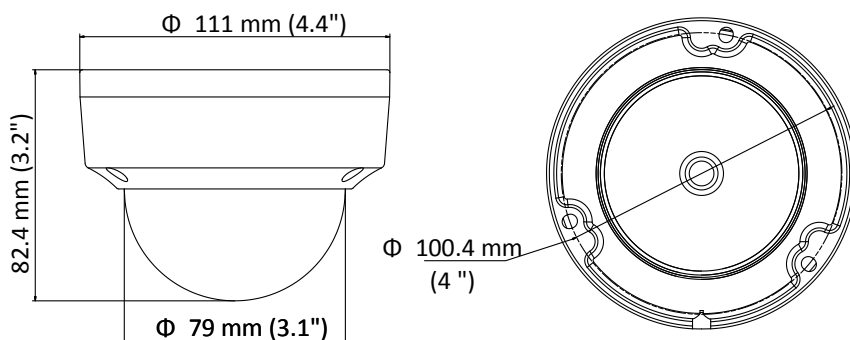

Protocols	TCP/IP, ICMP, HTTP, HTTPS, FTP, DHCP, DNS, DDNS, RTP, RTSP, RTCP, PPPoE, NTP, UPnP, SMTP, SNMP, IGMP, QoS, IPv6, UDP, Bonjour, 802.1x
General Function	One-key reset, heartbeat, mirror, password protection, privacy mask, watermark, IP address filter
Firmware Version	V5.5.52
API	ONVIF(PROFILE S,PROFILE G), ISAPI
Simultaneous Live View	Up to 6 channels
User/Host	Up to 32 users 3 levels: Administrator, Operator and User
Client	iVMS-4200, Hik-Connect, iVMS-5200, iVMS-4500
Web Browser	IE8+, Chrome 31.0-44, Firefox 30.0-51, Safari 8.0+
Interface	
Communication Interface	1 RJ45 10M/100M self-adaptive Ethernet port
Reset Button	Yes
General	
Operating Conditions	-30 °C to +60 °C (-22 °F to +140 °F), Humidity 95% or less (non-condensing)
Power Supply	12 VDC ± 25% PoE: 802.3af, class 3
Power Consumption and Current	12 VDC, 0.5 A, max. 6 W PoE (802.3af, 36 to 57 V), 0.2 A to 0.1 A, max. 7.5 W
Protection Level	IP67, IK10
Material	Bubble: plastic, bottom base: metal
Dimensions	Camera: $\varnothing$ 111 mm $\times$ 82.4 mm (4.4" $\times$ 3.2") With package: 134 mm $\times$ 134 mm $\times$ 108 mm (5.3" $\times$ 5.3" $\times$ 4.3")
Weight	Camera: approx. 400 g (0.9 lb.) With package: approx. 600 g (1.3 lb.)

Available Model:

DS-2CD1153G0-I (2.8/4/6 mm)

Dimensions