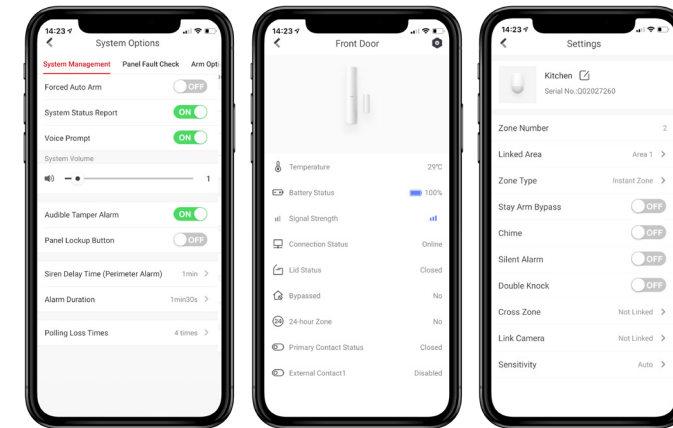

It's all in the app

One manufacturer, one interface. With the AX PRO, the power is in your hands; manage multiple systems through the Hik-ProConnect app and web interface, configure devices, control video and monitor. A total system with total control.

PIRCAM

Detect with PIRCAM

Be secure with detection and video in one! Capturing snapshots as the action happens, stay safe and be informed of an intruder in real time with live updates; keeping you in the loop.