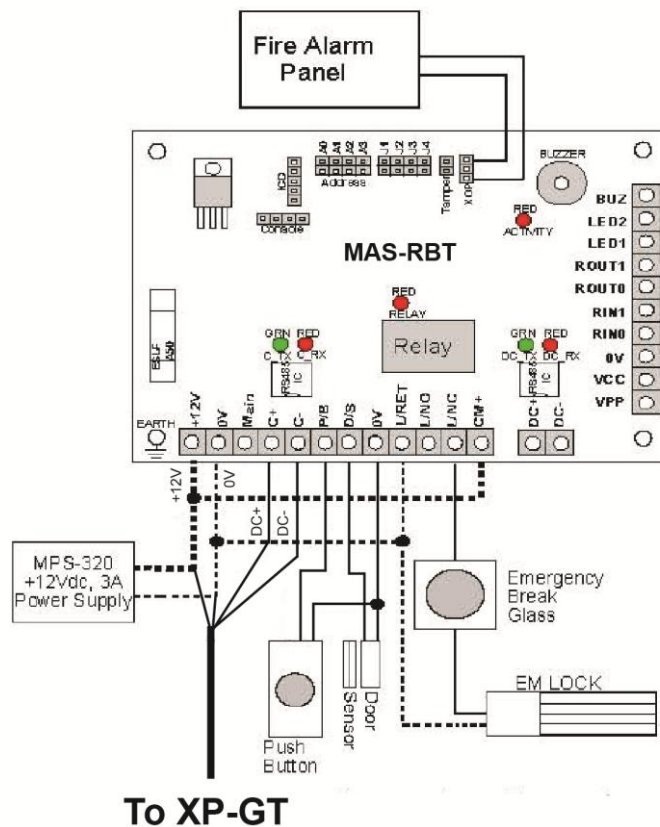

Figure 1: General Wiring Connection for XP-GT with MAS-RBT

Figure 2: General Wiring Connection for 2 units XP-GT with MAS-RBT

Figure 3: Connection for XP-GT with MAS-RBT with Sounder Feature

Figure 4: Connection for XP-GT with MAS-RBT using Fire Alarm Release Feature