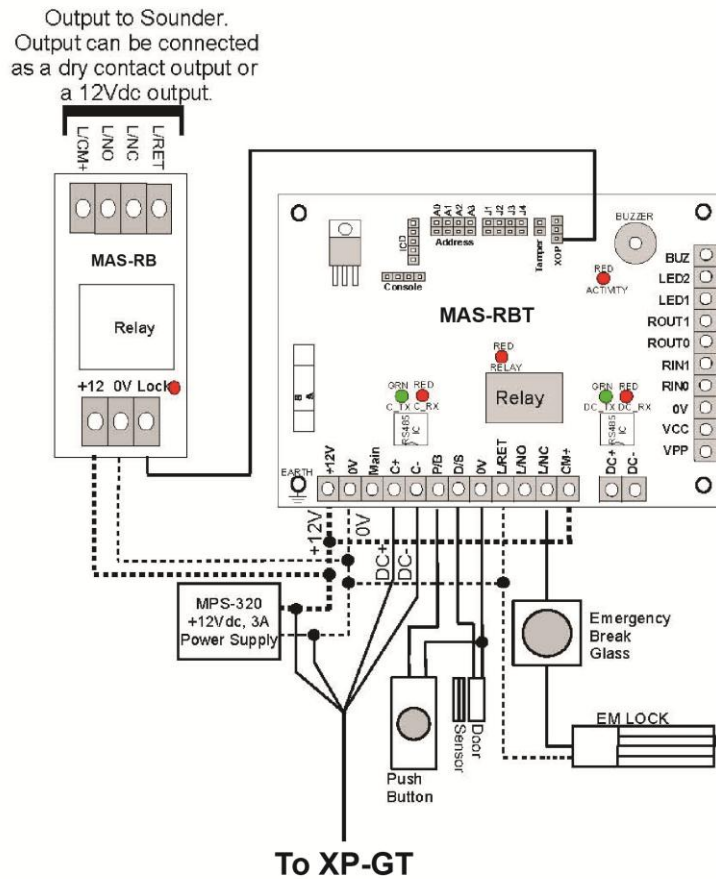

Figure 1: General Wiring Connection for XP-GT with MAS-RBT

Figure 2: General Wiring Connection for 2 units XP-GT with MAS-RBT

Figure 3: Connection for XP-GT with MAS-RBT with Sounder Feature

Figure 4: Connection for XP-GT with MAS-RBT using Fire Alarm Release Feature