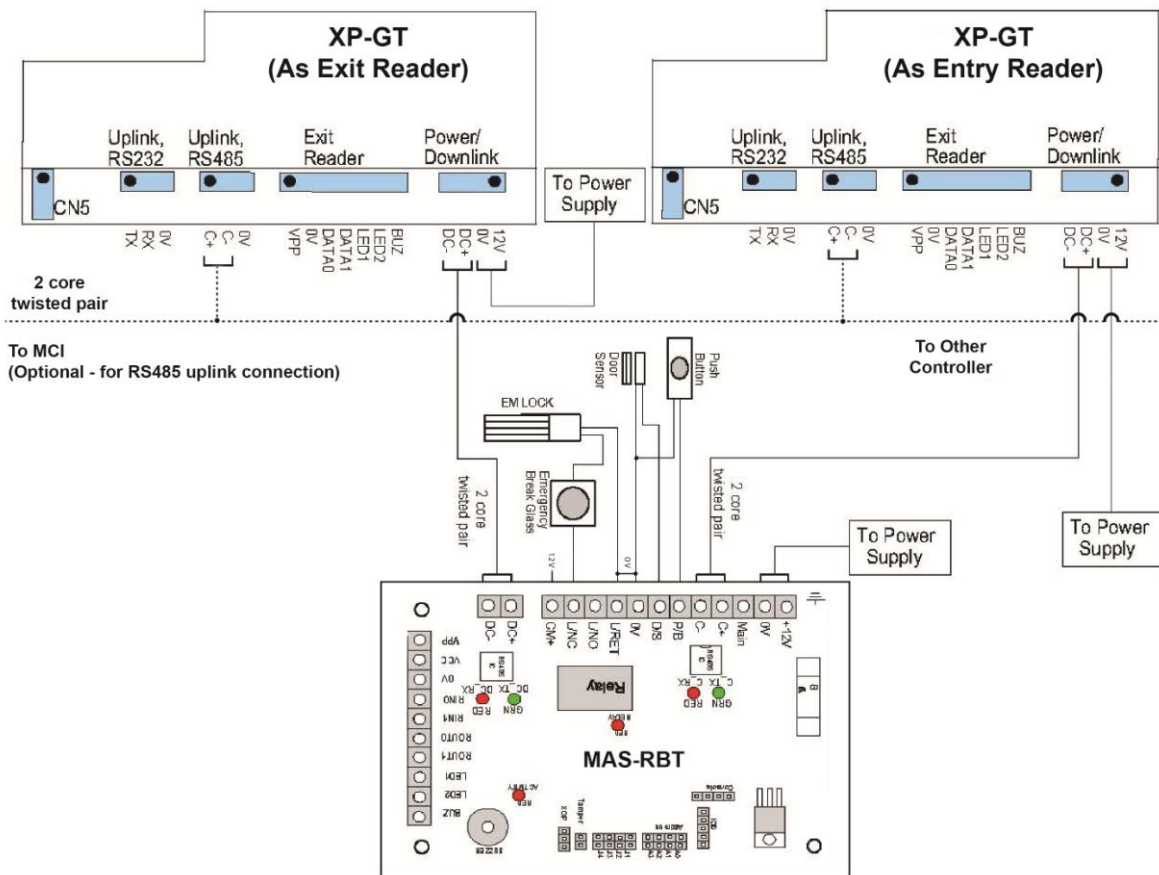

Figure 1: General Wiring Connection for XP-GT with MAS-RBT

Figure 2: General Wiring Connection for 2 units XP-GT with MAS-RBT

Figure 3: Connection for XP-GT with MAS-RBT with Sounder Feature

Figure 4: Connection for XP-GT with MAS-RBT using Fire Alarm Release Feature