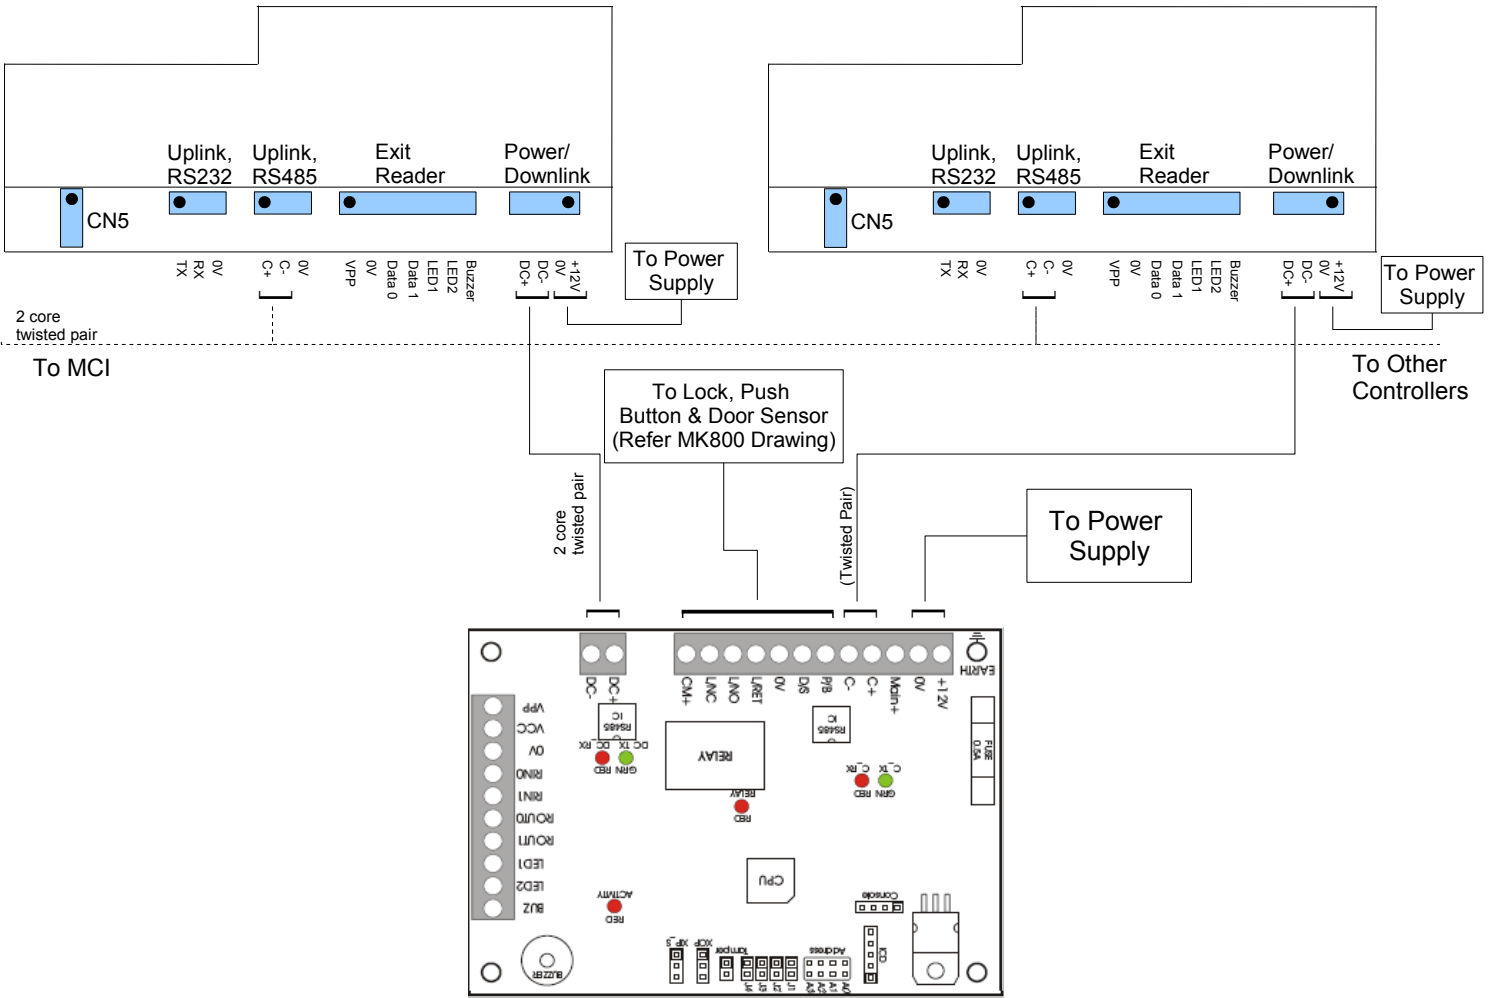

Wiring Diagram for GT1000

Wiring Diagram for GT1000 (cont)

.√ - OK

X - Cancel

Main Menu

- 1) System Menu
- 2) Database Menu
- 3) Finger Print Menu
- 4) Maintenance

√ - OK X - Cancel

Good Day
Please Present Token
16:55:32 Tue,12/26