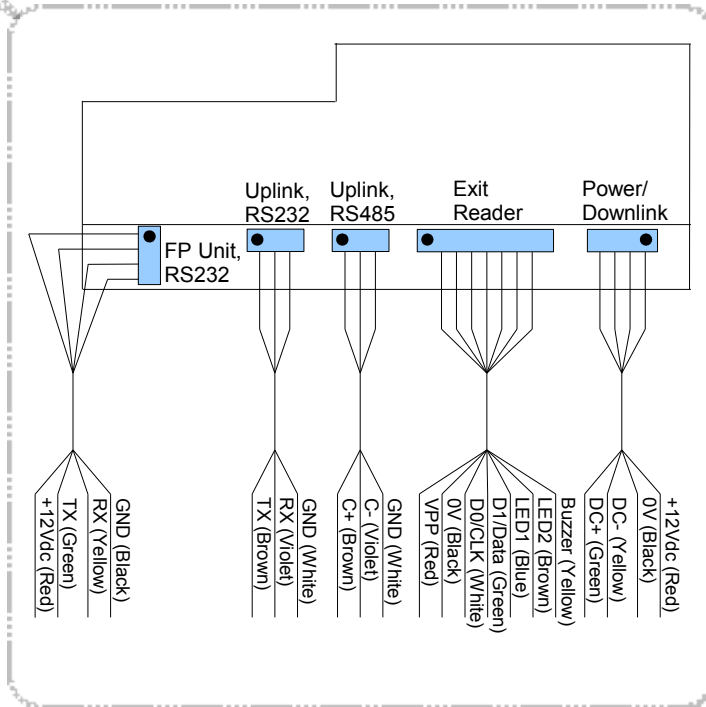

Wiring Diagram for GT1000

Wiring Diagram for GT1000 (cont)

.√ - OK

X - Cancel

Main Menu

- 1) System Menu
- 2) Database Menu
- 3) Finger Print Menu
- 4) Maintenance

√ - OK X - Cancel

Good Day
Please Present Token
16:55:32 Tue,12/26