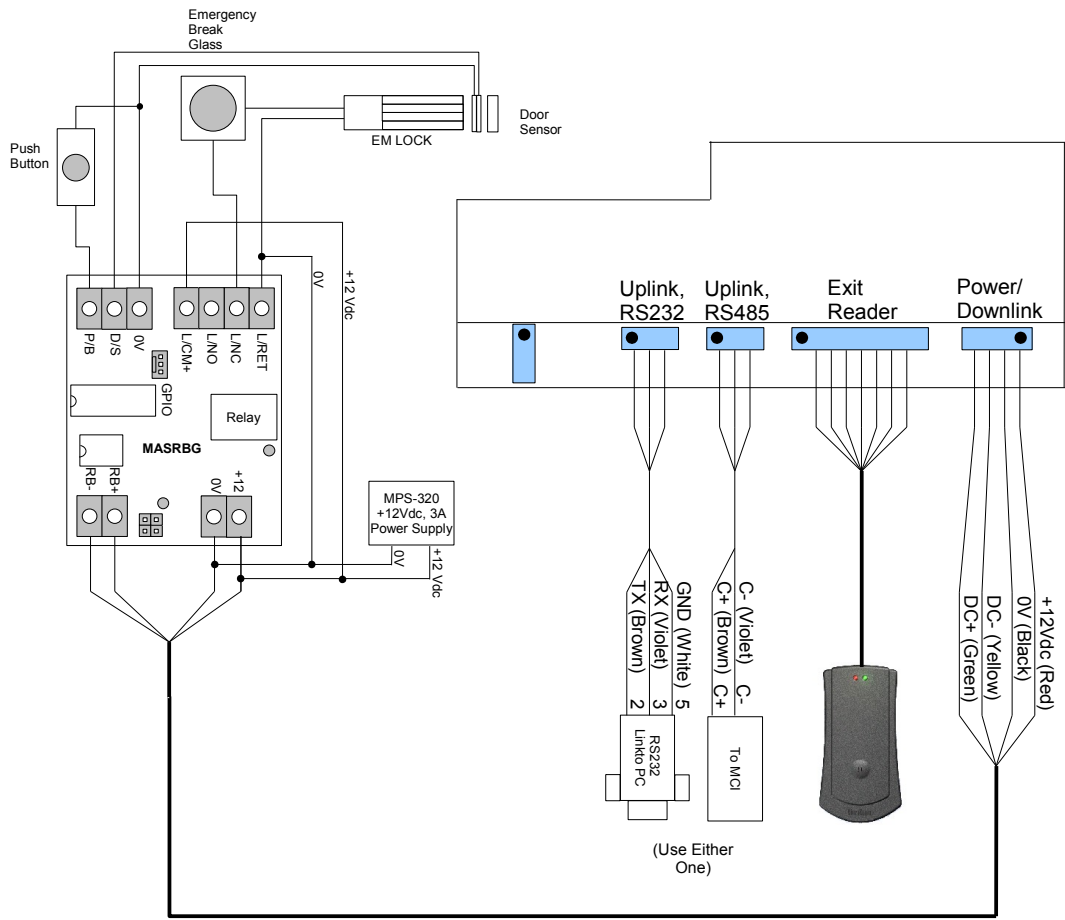

Wiring Diagram for GT1000

Wiring Diagram for GT1000 (cont)

.√ - OK

X - Cancel

Main Menu

- 1) System Menu
- 2) Database Menu
- 3) Finger Print Menu
- 4) Maintenance

√ - OK X - Cancel

Good Day
Please Present Token
16:55:32 Tue,12/26