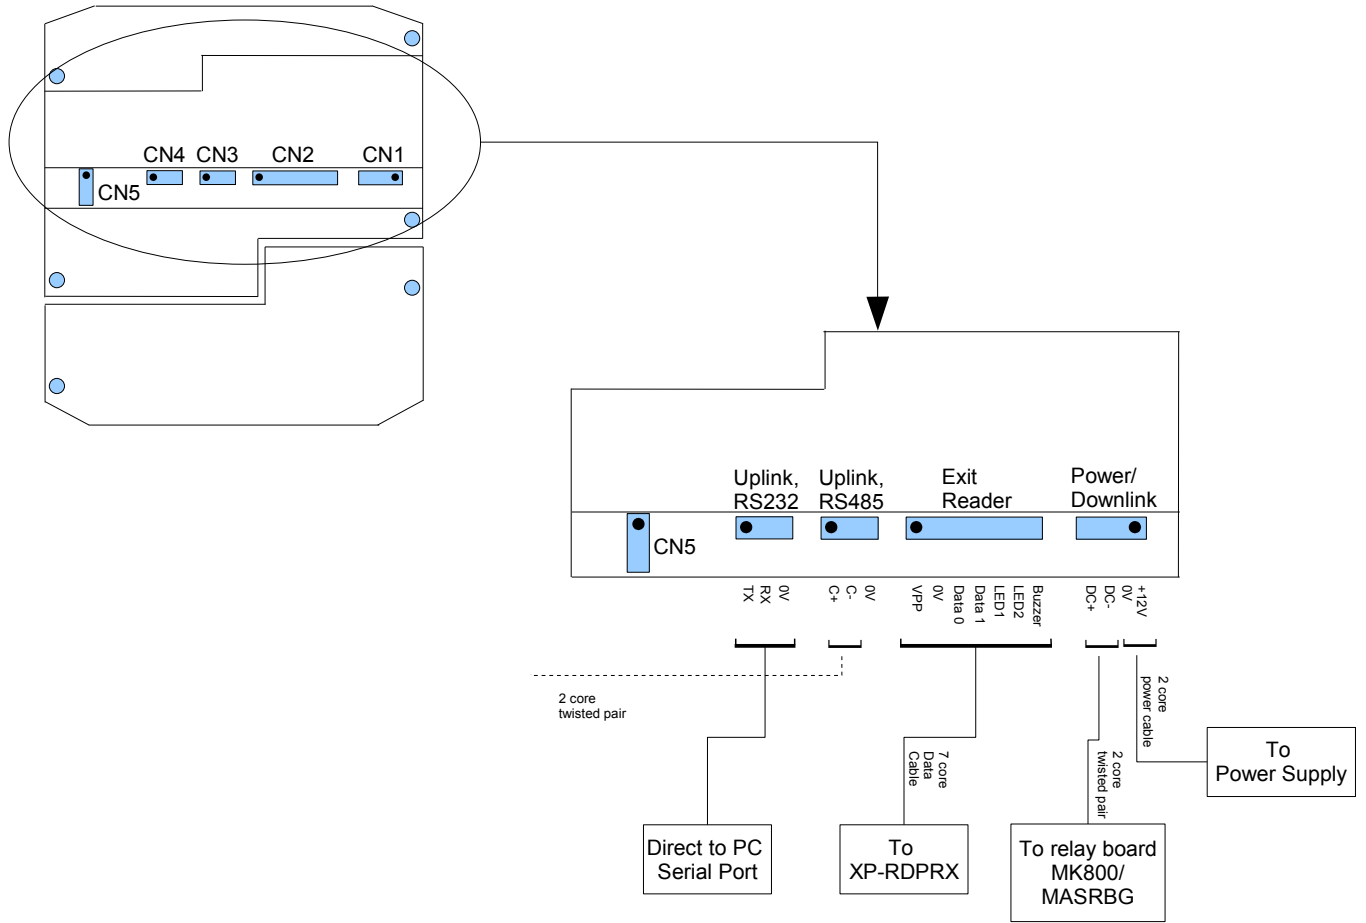

Wiring Diagram for GT1000

Wiring Diagram for GT1000 (cont)

.√ - OK

X - Cancel

Main Menu

- 1) System Menu
- 2) Database Menu
- 3) Finger Print Menu
- 4) Maintenance

√ - OK X - Cancel

Good Day
Please Present Token
16:55:32 Tue,12/26

Good Day
Please Present Token
16.55.32 Tue,12/26

MicroEngine
GT 1000
v1.00
Starting up...

MicroEngine
GT 1000
v1.00
Starting up...