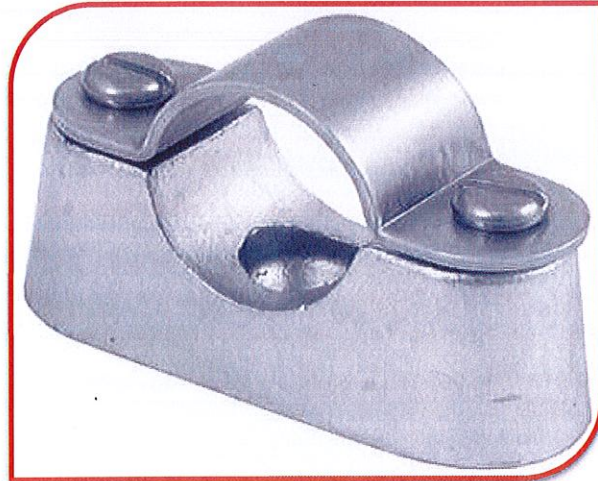

# HOSPITAL SADDLE (DISTANCE SADDLE)

<b>Material</b>	Base – Cast Iron Saddle – Mild Steel Screws – Mild Steel
<b>Sizes Available</b>	20mm, 25mm, 32mm, 38mm, 50mm
<b>Finish</b>	Base – Hot Dip Galvanised Saddle – Electro Galvanised Screws – Electro Galvanised