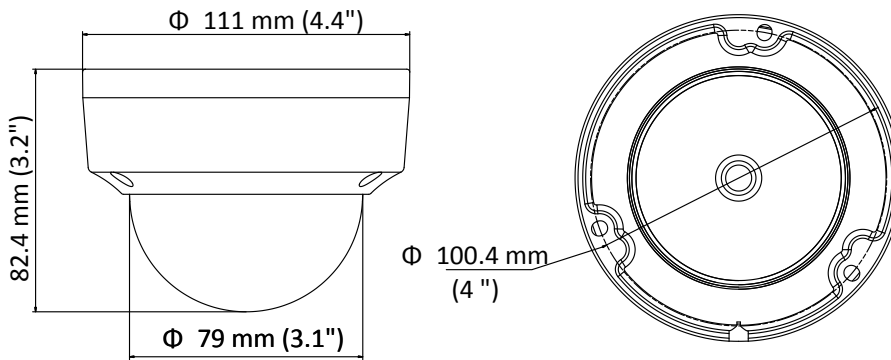

Dimension

Accessory

Distributed by

HIKVISION

Headquarters

No.555 Qianmo Road, Binjiang District,
Hangzhou 310051, China
T +86-571-8807-5998
overseasbusiness@hikvision.com

Hikvision USA
T +1-909-895-0400
sales.usa@hikvision.com

Hikvision Italy
T +39-0438-6902
info.it@hikvision.com

Hikvision Singapore
T +65-6684-4718
sg@hikvision.com

Hikvision Africa
T +27 (10) 0351172
sale.africa@hikvision.com

Hikvision Europe
T +31-23-55-42-770
info.eu@hikvision.com

Hikvision France
T +33(0)1-85-330-450
info.fr@hikvision.com

Hikvision Oceania
T +61-2-8599-4233
salesau@hikvision.com

Hikvision Hong Kong
T +852-2151-1761

Hikvision Middle East
T +971-4-8816086
salesme@hikvision.com

Hikvision Spain
T +34-91-737-16-55
info.es@hikvision.com

Hikvision Canada
T +1-909-895-0400
sales.usa@hikvision.com

Hikvision Russia
T +7-495-669-67-99
saleru@hikvision.com

Hikvision Poland
T +48-22-460-01-50
poland@hikvision.com

Hikvision Korea
T +82-31-731-8841
sales.korea@hikvision.com

Hikvision India
T +91-22-28469900
sales@pramahikvision.com

Hikvision UK
T +01628-902140
support.uk@hikvision.com

Hikvision Brazil
T +55 11 3318-0050
Latam.support@hikvision.com