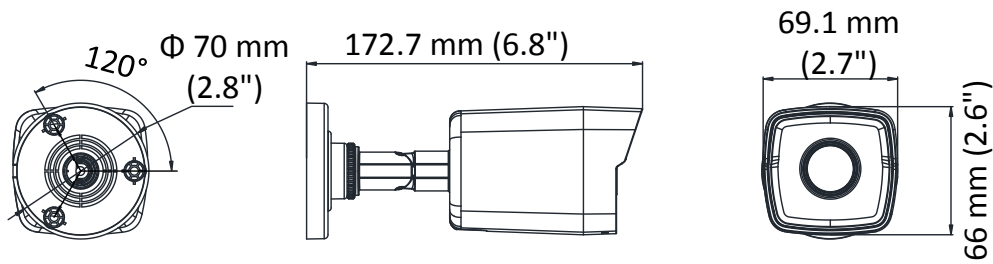

Dimension

Accessory

Distributed by

HIKVISION®

Headquarters

No.555 Qianmo Road, Binjiang District,
Hangzhou 310051, China
T +86-571-8807-5998
overseasbusiness@hikvision.com

Hikvision USA
T +1-909-895-0400
sales.usa@hikvision.com

Hikvision Italy
T +39-0438-6902
info.it@hikvision.com

Hikvision Singapore
T +65-6684-4718
sg@hikvision.com

Hikvision Africa
T +27 (10) 0351172
sale.africa@hikvision.com

Hikvision Europe
T +31-23-55-42-770
info.eu@hikvision.com

Hikvision France
T +33(0)1-85-330-450
info.fr@hikvision.com

Hikvision Oceania
T +61-2-8599-4233
salesau@hikvision.com

Hikvision Hong Kong
T +852-2151-1761

Hikvision Middle East
T +971-4-8816086
salesme@hikvision.com

Hikvision Spain
T +34-91-737-16-55
info.es@hikvision.com

Hikvision Canada
T +1-909-895-0400
sales.usa@hikvision.com

Hikvision Russia
T +7-495-669-67-99
saleru@hikvision.com

Hikvision Poland
T +48-22-460-01-50
poland@hikvision.com

Hikvision Korea
T +82-31-731-8841
sales.korea@hikvision.com

Hikvision India
T +91-22-28469900
sales@pramahikvision.com

Hikvision UK
T +01628-902140
support.uk@hikvision.com

Hikvision Brazil
T +55 11 3318-0050
Latam.support@hikvision.com