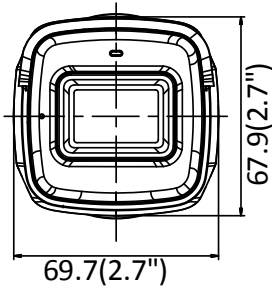

	error, HDD full
Network Storage	Support built-in microSD/SDHC/SDXC card (128G), local storage and NAS (NFS,SMB/CIFS), ANR
Protocols	TCP/IP, ICMP, HTTP, HTTPS, FTP, DHCP, DNS, DDNS, RTP, RTSP, RTCP, PPPoE, NTP, UPnP, SMTP, SNMP, IGMP, 802.1X, QoS, IPv6, UDP, Bonjour
General Function	One-key reset, anti-flicker, heartbeat, mirror, password protection, privacy mask, watermark
API	ONVIF(PROFILE S,PROFILE G), ISAPI
Simultaneous Live View	Up to 6 channels
User/Host	Up to 32 users 3 levels: Administrator, Operator and User
Client	iVMS-4200, Hik-Connect, iVMS-5200, iVMS-4500
Web Browser	IE8+, Chrome 31.0-44, Firefox 30.0-51, Safari 8.0+
<b>Interface</b>	
Communication Interface	1 RJ45 10M/100M self-adaptive Ethernet port
On-board Storage	Built-in microSD/SDHC/SDXC slot, up to 128 GB
Reset Button	Yes
<b>Wi-Fi (-W)</b>	
Wireless Standards	IEEE802.11b, 802.11g, 802.11n
Frequency Range	2.412 GHz - 2.472 GHz
Channel Bandwidth	20/40MHz
Protocols	802.11b: CCK, QPSK, BPSK, 802.11g/n: OFDM
Security	64/128-bit WEP, WPA/WPA2
Transfer Rates	11b: 11Mbps, 11g: 54Mbps, 11n: up to 150Mbps
Wireless Range	50 m
<b>General</b>	
Operating Conditions	-30 °C to +60 °C (-22 °F to +140 °F), Humidity 95% or less (non-condensing)
Power Supply	12 VDC ± 25% PoE: 802.3af, class 3 (without -D model)
Power Consumption and Current	12 VDC, 0.3 A, max. 4 W PoE (802.3af, 36 to 57 V), 0.2 A to 0.1 A, max. 5.5 W (without -D model)
Protection Level	IP67
Material	Front cover: plastic, back cover: metal
Dimensions	69.7 mm × 67.9 mm × 171.4 mm (2.7" × 2.7" × 6.7")
Weight	350g (0.8lb)

## Available Models:

DS-2CD2021G1-I(2.8/4/6 mm), DS-2CD2021G1-IW(2.8/4/6 mm), DS-2CD2021G1-IDW(2.8/4/6 mm)

**Dimensions**

Unit: mm(inch)

**Accessory**

DS-1280ZI-S  
Junction Box

Distributed by

**HIKVISION**