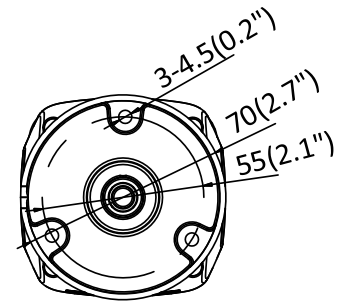

Dimensions

Unit: mm(inch)