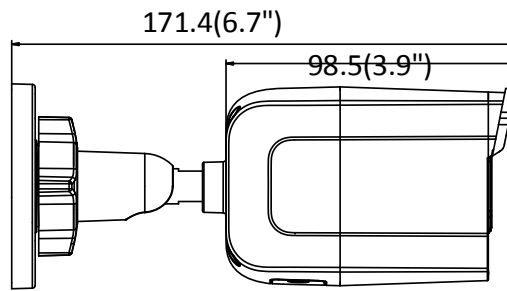

	error, HDD full
Network Storage	Support built-in microSD/SDHC/SDXC card (128G), local storage and NAS (NFS,SMB/CIFS), ANR
Protocols	TCP/IP, ICMP, HTTP, HTTPS, FTP, DHCP, DNS, DDNS, RTP, RTSP, RTCP, PPPoE, NTP, UPnP, SMTP, SNMP, IGMP, 802.1X, QoS, IPv6, UDP, Bonjour
General Function	One-key reset, anti-flicker, heartbeat, mirror, password protection, privacy mask, watermark
API	ONVIF(PROFILE S,PROFILE G), ISAPI
Simultaneous Live View	Up to 6 channels
User/Host	Up to 32 users 3 levels: Administrator, Operator and User
Client	iVMS-4200, Hik-Connect, iVMS-5200, iVMS-4500
Web Browser	IE8+, Chrome 31.0-44, Firefox 30.0-51, Safari 8.0+
<b>Interface</b>	
Communication Interface	1 RJ45 10M/100M self-adaptive Ethernet port
On-board Storage	Built-in microSD/SDHC/SDXC slot, up to 128 GB
Reset Button	Yes
<b>Wi-Fi (-W)</b>	
Wireless Standards	IEEE802.11b, 802.11g, 802.11n
Frequency Range	2.412 GHz - 2.472 GHz
Channel Bandwidth	20/40MHz
Protocols	802.11b: CCK, QPSK, BPSK, 802.11g/n: OFDM
Security	64/128-bit WEP, WPA/WPA2
Transfer Rates	11b: 11Mbps, 11g: 54Mbps, 11n: up to 150Mbps
Wireless Range	50 m
<b>General</b>	
Operating Conditions	-30 °C to +60 °C (-22 °F to +140 °F), Humidity 95% or less (non-condensing)
Power Supply	12 VDC ± 25% PoE: 802.3af, class 3 (without -D model)
Power Consumption and Current	12 VDC, 0.3 A, max. 4 W PoE (802.3af, 36 to 57 V), 0.2 A to 0.1 A, max. 5.5 W (without -D model)
Protection Level	IP67
Material	Front cover: plastic, back cover: metal
Dimensions	69.7 mm × 67.9 mm × 171.4 mm (2.7" × 2.7" × 6.7")
Weight	350g (0.8lb)

## Available Models:

DS-2CD2021G1-I(2.8/4/6 mm), DS-2CD2021G1-IW(2.8/4/6 mm), DS-2CD2021G1-IDW(2.8/4/6 mm)

**Dimensions**

Unit: mm(inch)

**Accessory**

DS-1280ZI-S  
Junction Box

Distributed by

**HIKVISION**