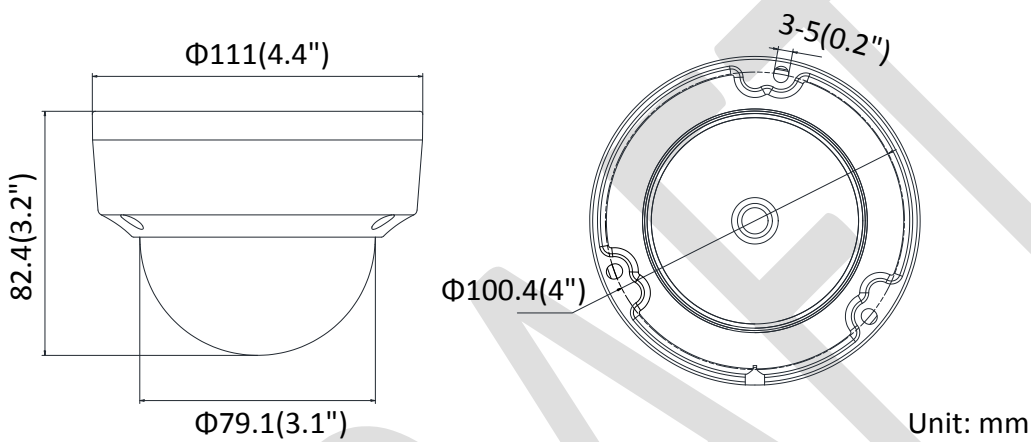

Weight	Camera: approx. 400 g (0.9 lb.) With package: approx. 500 g (1.1 lb.)

Available Models:

DS-2CD2121G0-I(2.8/4/6mm), DS-2CD2121G0-IS(2.8/4/6mm), DS-2CD2121G0-IW(2.8/4/6mm), DS-2CD2121G0-IWS(2.8/4/6mm)

Dimensions

Accessories