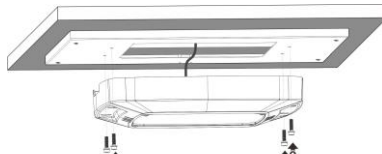

U00C05 (For single CCT version only)

U00A01 (For 3 CCT adjustable version only)

Mounting Options

Surface mount

Surface mount with adapter plate

G 3/4 conduit mount

Dimensions

Accessories