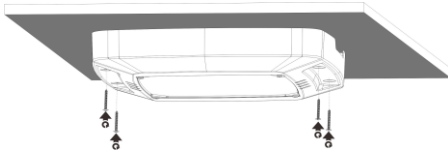

Mounting Options

Surface mount