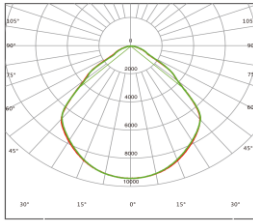

Dimensions and Mount	
<b>Product Dimension</b>	369.5x368.5x65mm(14.55"x14.51"x2.56")
<b>Luminaire Net Weight</b>	3.9±0.3kg(8.60±0.66Lbs)
<b>Export Carton Size</b>	390x390x90mm(15.35"x15.35"x3.54")
<b>Gross Weight</b>	4.63±0.3kg(8.81±0.66Lbs)
<b>Mounting Option</b>	Surface mount
	Surface mount with adapter plate
	G 3/4 conduit mount
<b>Material</b>	ADC12 Tempered Glass
<b>Finish</b>	Powder Coating
<b>Fixture Color</b>	White(RAL 9016)
<b>EPA</b>	NA
<b>IK Rating</b>	IK08
<b>IP Rating</b>	IP65

## New Features

The power could be set to 30%, 50%, 75% and 100%.  
The CCT could be set to Cool White, Natural White and Warm White.  
Please select a suitable Power and CCT by the swich.

\* Please consult us for details.