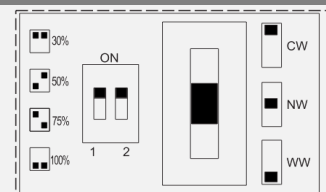

New Features

The power could be set to 30%, 50%, 75% and 100%.
The CCT could be set to Cool White, Natural White and Warm White.
Please select a suitable Power and CCT by the swich.