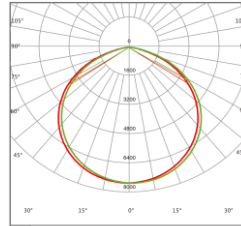

U00A01 (For 3 CCT adjustable version only)