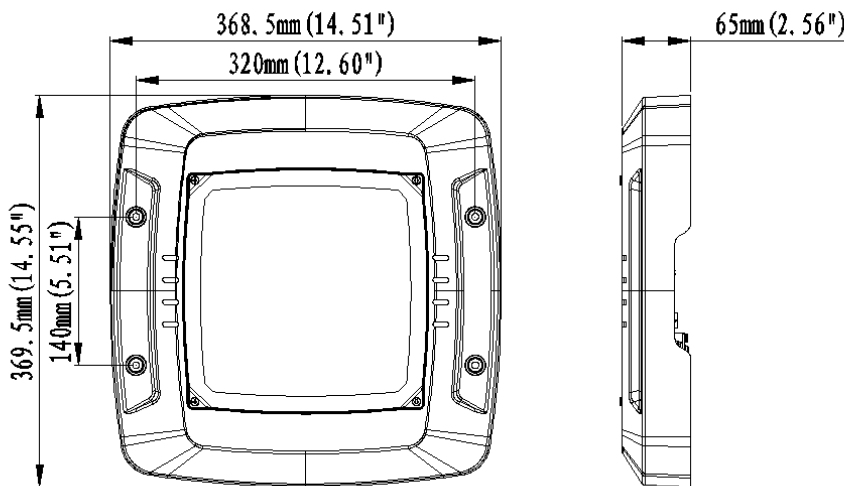

Dimensions

Accessories