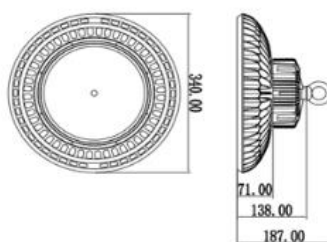

Model	MXP-HB100-RST	MXP-HB150-RST	MXP-HB200-RST	MXP-HB240-RST
Input Voltage	100~277Vac			
Frequency	50/60Hz			
Power Rating	100W	150W	200W	240W
Power Factor	≥ 0.95			
Current	0.42A	0.63A	0.84A	1.2A
Working Temp	-30/+55			
THD	< 20%			
Luminous Efficacy	145 ± 5% LM/W			
Luminous Flux	15000 LM	22500 LM	30000 LM	36000
CRI	Ra ≥ 80			
Color Temp	3000/4000/5000/6000K			
Driver Source	ZH Power HBG			
LED Source	Philips Lumileds			
LED Quantity	133pcs	210pcs	315pcs	315pcs
Net Weight	3.5±0.2kg	5.8±0.2kg	6.2±0.2kg	6.2±0.2kg
Dimension	∅ 280 * 185	∅ 340 * 187	∅ 400 * 196	∅ 400 * 196
IP Rating	IP65			
Beam Angles	60°, 90°, 120°			
Fixture Color	Black			
Material	Housing: Aluminum, Diffuser: PC, Glass.			
Lifespan (LM80)	≥ 50000 Hours			
Optional Control	0~10V Dimming / Dali Dimming / MV presence detector with dimming driver			

Anti-Glare Polycarbonate Diffuser

Beam Angles

Dimension

100W

150W

200W/240W

Remarks: Detail and specification are current at the time of publication but may be changed without prior notice