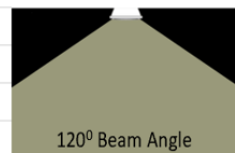

Beam Angles