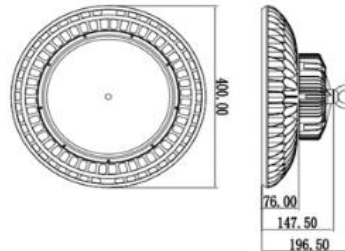

Model	MXP-HB100-RST	MXP-HB150-RST	MXP-HB200-RST	MXP-HB240-RST
Input Voltage	100~277Vac			
Frequency	50/60Hz			
Power Rating	100W	150W	200W	240W
Power Factor	≥ 0.95			
Current	0.42A	0.63A	0.84A	1.2A
Working Temp	-30/+55			
THD	< 20%			
Luminous Efficacy	145 ± 5% LM/W			
Luminous Flux	15000 LM	22500 LM	30000 LM	36000
CRI	Ra ≥ 80			
Color Temp	3000/4000/5000/6000K			
Driver Source	ZH Power HBG			
LED Source	Philips Lumileds			
LED Quantity	133pcs	210pcs	315pcs	315pcs
Net Weight	3.5±0.2kg	5.8±0.2kg	6.2±0.2kg	6.2±0.2kg
Dimension	∅ 280 * 185	∅ 340 * 187	∅ 400 * 196	∅ 400 * 196
IP Rating	IP65			
Beam Angles	60°, 90°, 120°			
Fixture Color	Black			
Material	Housing: Aluminum, Diffuser: PC, Glass.			
Lifespan (LM80)	≥ 50000 Hours			
Optional Control	0~10V Dimming / Dali Dimming / MV presence detector with dimming driver			

Anti-Glare Polycarbonate Diffuser

Beam Angles

Dimension

100W

150W

200W/240W

Remarks: Detail and specification are current at the time of publication but may be changed without prior notice