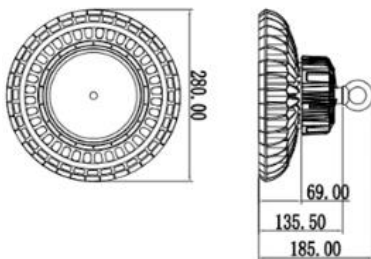

Model	MXP-HB100-RST	MXP-HB150-RST	MXP-HB200-RST	MXP-HB240-RST
Input Voltage	100~277Vac			
Frequency	50/60Hz			
Power Rating	100W	150W	200W	240W
Power Factor	≥ 0.95			
Current	0.42A	0.63A	0.84A	1.2A
Working Temp	-30/+55			
THD	< 20%			
Luminous Efficacy	145 ± 5% LM/W			
Luminous Flux	15000 LM	22500 LM	30000 LM	36000
CRI	Ra ≥ 80			
Color Temp	3000/4000/5000/6000K			
Driver Source	ZH Power HBG			
LED Source	Philips Lumileds			
LED Quantity	133pcs	210pcs	315pcs	315pcs
Net Weight	3.5±0.2kg	5.8±0.2kg	6.2±0.2kg	6.2±0.2kg
Dimension	∅ 280 * 185	∅ 340 * 187	∅ 400 * 196	∅ 400 * 196
IP Rating	IP65			
Beam Angles	60°, 90°, 120°			
Fixture Color	Black			
Material	Housing: Aluminum, Diffuser: PC, Glass.			
Lifespan (LM80)	≥ 50000 Hours			
Optional Control	0~10V Dimming / Dali Dimming / MV presence detector with dimming driver			

Anti-Glare Polycarbonate Diffuser

Beam Angles

Dimension

100W

150W

200W/240W

Remarks: Detail and specification are current at the time of publication but may be changed without prior notice