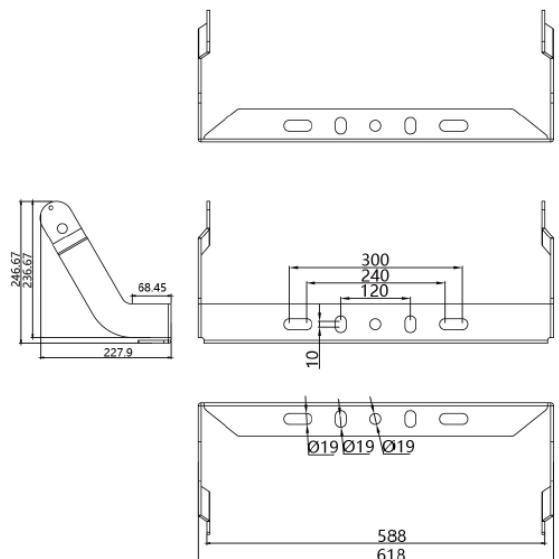

Electrical & Mechanical Protection Function

- ✓ Output over - Voltage Protection
- ✓ Output over - Current Protection
- ✓ Short Circuit Protection
- ✓ Over Temperature Protection
- ✓ Surge Protection- Line-Earth 10KV, Line-Line 5KV.
- ✓ Ingress Protection: IP66
- ✓ Impact Protection: IK08
- ✓ Full set of Stainless-steel screw use.
- ✓ Full set of waterproof connector use.
- ✓ Anti UV and Fireproof Optical PC Len.

Remarks:

Detail and specification are current at the time of publication but may be changed without prior notice

Model & Specification

Model	EGE-HM500-Y09	EGE-HM750-Y09	EGE-HM1000-Y09	EGE-HM1250-Y09	EGE-HM1500-Y09
Input Voltage	100V~277VAC				
Frequency	50/60 Hz				
Power Rating	500W	750W	1000W	1250W	1500W
Power Factor	≥ 0.95				
Operation Current	1.1A	2.2A	3.15A	4.2A	6.25
Working Temp	-30° C +50° C				
THD	≤ 20%				
Luminous Efficiency	150 LM/W ± 5%				
Luminous Flux	75000LM	112500LM	150000LM	187500LM	225000LM
Power Efficiency	> 93%				
CRI	Ra ≥ 70				
Color Temp	3000K/ 4000K/6000K				
Driver Source	Sosen / Moso / Mean Well (CB Certified IP67)				
LED Source	5050 Osram / Cree / Lumileds				
Dimension (MM)	395*618*177	535*618*177	675*618*177	815*618*177	955*618*177
Net Weight	12.8±1.0Kg	17.8±1.0Kg	22.0±1.0Kg	24.0±1.0Kg	28.6±1.0Kg
Ingress Protection	IP 66				
Beam Angle	8°, 20°, 40° , 60°, 49*21 (Polarized 65°) , 49*21° (Polarized 50°)				
Fixture Color	Black				
Material	Aluminum Alloy / PC				
Lifespan (LM80)	>50000Hrs(Ta=30°C@L70)				
Intelligent Control	Non-Dimmable				
Certification	CE, LVD, EMC,RoHS				

Dimension (1000W)

Installation Bracket Dimension

Remark: Detail and specification are current at the time of publication but may be changed without prior notice