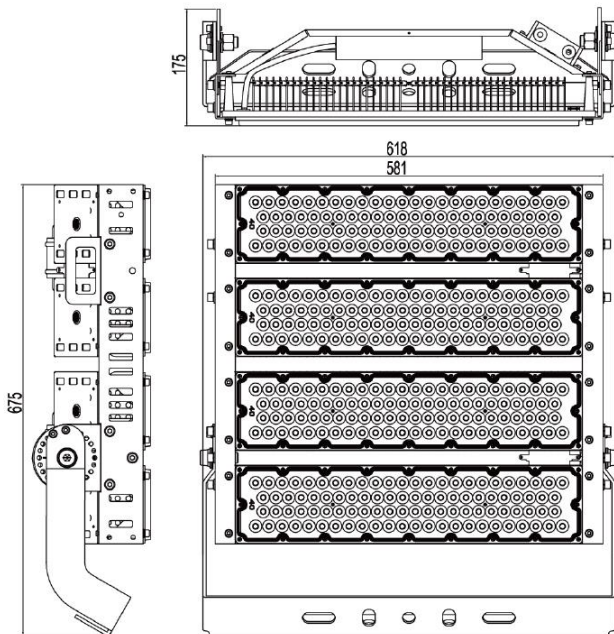

Remarks:

Detail and specification are current at the time of publication but may be changed without prior notice

Model & Specification

Model	EGE-HM500-Y09	EGE-HM750-Y09	EGE-HM1000-Y09	EGE-HM1250-Y09	EGE-HM1500-Y09
Input Voltage	100V~277VAC				
Frequency	50/60 Hz				
Power Rating	500W	750W	1000W	1250W	1500W
Power Factor	≥ 0.95				
Operation Current	1.1A	2.2A	3.15A	4.2A	6.25
Working Temp	-30° C +50° C				
THD	≤ 20%				
Luminous Efficiency	150 LM/W ± 5%				
Luminous Flux	75000LM	112500LM	150000LM	187500LM	225000LM
Power Efficiency	> 93%				
CRI	Ra ≥ 70				
Color Temp	3000K/ 4000K/6000K				
Driver Source	Sosen / Moso / Mean Well (CB Certified IP67)				
LED Source	5050 Osram / Cree / Lumileds				
Dimension (MM)	395*618*177	535*618*177	675*618*177	815*618*177	955*618*177
Net Weight	12.8±1.0Kg	17.8±1.0Kg	22.0±1.0Kg	24.0±1.0Kg	28.6±1.0Kg
Ingress Protection	IP 66				
Beam Angle	8°, 20°, 40° , 60°, 49*21 (Polarized 65°) , 49*21° (Polarized 50°)				
Fixture Color	Black				
Material	Aluminum Alloy / PC				
Lifespan (LM80)	>50000Hrs(Ta=30°C@L70)				
Intelligent Control	Non-Dimmable				
Certification	CE, LVD, EMC,RoHS				

Dimension (1000W)

Installation Bracket Dimension

Remark: Detail and specification are current at the time of publication but may be changed without prior notice