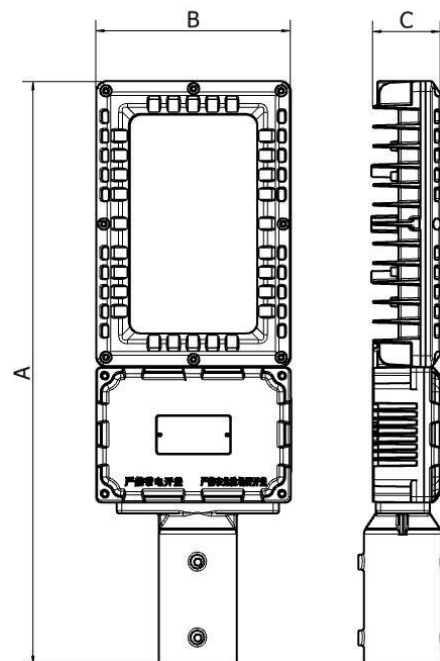

Luminous characteristics

Power consumption [W]	50	60~100	150~200	210~240
Colour rendering [CRI]	70 (±2)			
Colour temperature [K]	5500-6000K			
Luminaire efficiency [Lm/W]	120-130			
Beam angle	120° (60°, 90° is optional)			
Battery Back-up	Optional, Emergency time >90min			

Mechanical data

Degree of protection	IP66			
Cable entry	G 3/4"			
Weight [kg]	5.5	8.9	12.2	15.5
Terminal	≤2.5 mm ²			
Mounting Styles	Ceiling; Wall Bracket; Pendant			

20-300W LED explosion proof light

GYD720 series

Dimension [mm]

	A	B	C	D	E	F	G	H
GYD7201	304	264	219	180	126	216	227	219
GYD7202	384	344	273	240	126	255	277	273
GYD7203	472	418	315	275	130	295	320	315
GYD7204	544	492	371	330	130	341	374	371

GYD7201 Bracket	
GYD7202 Bracket	
GYD7203 Bracket	
GYD7204 Bracket	

20-300W LED explosion proof light

GYD720 series

Installation

Ceiling Mount

Wall Mount

Bracket Mount

Street Mount