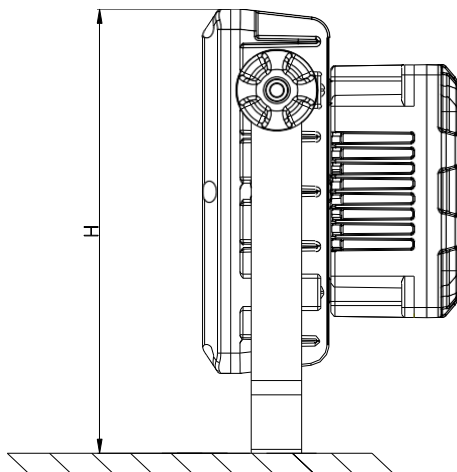

Mechanical data

Degree of protection	IP66			
Cable entry	G 3/4"			
Weight [kg]	5.5	8.9	12.2	15.5
Terminal	≤2.5 mm ²			
Mounting Styles	Ceiling; Wall Bracket; Pendant			

20-300W LED explosion proof light

GYD720 series

Dimension [mm]

	A	B	C	D	E	F	G	H
GYD7201	304	264	219	180	126	216	227	219
GYD7202	384	344	273	240	126	255	277	273
GYD7203	472	418	315	275	130	295	320	315
GYD7204	544	492	371	330	130	341	374	371

GYD7201 Bracket	
GYD7202 Bracket	
GYD7203 Bracket	
GYD7204 Bracket	

20-300W LED explosion proof light

GYD720 series

Installation

Ceiling Mount

Wall Mount

Bracket Mount

Street Mount