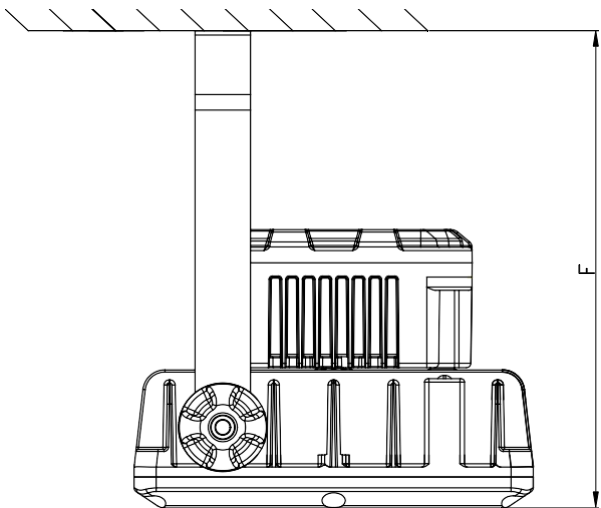

Mechanical data

Degree of protection	IP66			
Cable entry	G 3/4"			
Weight [kg]	5.5	8.9	12.2	15.5
Terminal	≤2.5 mm ²			
Mounting Styles	Ceiling; Wall Bracket; Pendant			

20-300W LED explosion proof light

GYD7201 Bracket	
GYD7202 Bracket	
GYD7203 Bracket	
GYD7204 Bracket	

20-300W LED explosion proof light

GYD720 series

Installation

Ceiling Mount

Wall Mount

Bracket Mount

Street Mount