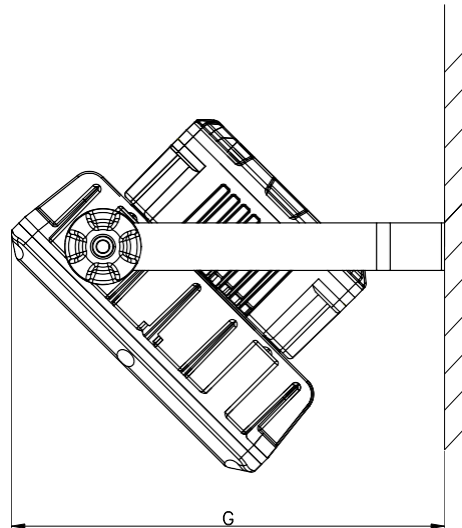

Mechanical data

Degree of protection	IP66			
Cable entry	G 3/4"			
Weight [kg]	5.5	8.9	12.2	15.5
Terminal	≤2.5 mm ²			
Mounting Styles	Ceiling; Wall Bracket; Pendant			

20-300W LED explosion proof light

GYD720 series

Dimension [mm]

	A	B	C	D	E	F	G	H
GYD7201	304	264	219	180	126	216	227	219
GYD7202	384	344	273	240	126	255	277	273
GYD7203	472	418	315	275	130	295	320	315
GYD7204	544	492	371	330	130	341	374	371

GYD7201 Bracket	
GYD7202 Bracket	
GYD7203 Bracket	
GYD7204 Bracket	

20-300W LED explosion proof light

GYD720 series

Installation

Ceiling Mount

Wall Mount

Bracket Mount

Street Mount