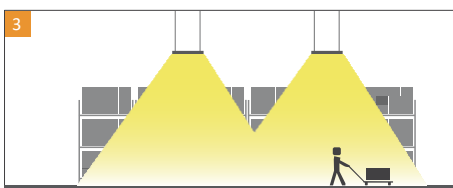

After hold time brightness reduce to 30% if no new motion is detected.