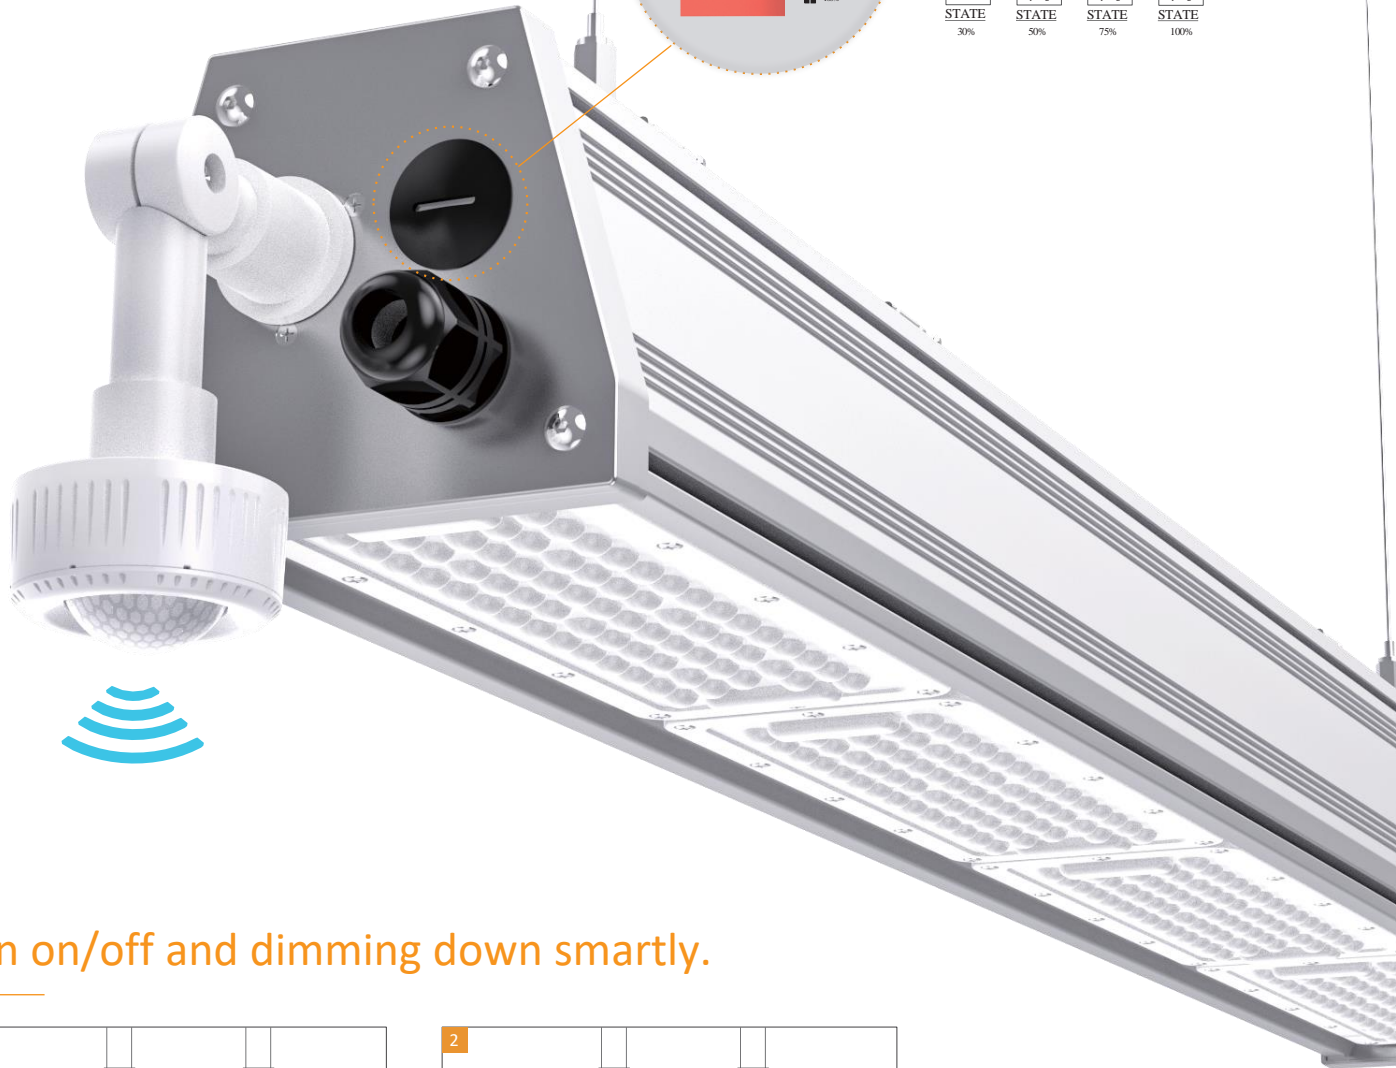

## High reliability

IP65 waterproof chamber and IK10. Protect well in humid and vandal-proof required environments.

## Multiple optics optional

Offering effective lighting solutions.

Fixture Emcacy: 160lm/W

Racks: 3~4M

Recommended Installation Height: 3-6M

Fixture Emcacy: 160lm/W

Racks: 1.5~3M

Recommended Installation Height: 6-14M

## Microwave & PIR Sensor optional

Plug-and-play sensor control make it more energy-saving.

## Power adjustable optional

100%/75%/50%/30%adjustable