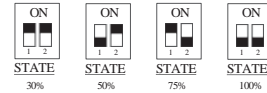

Turn on/off and dimming down smartly.