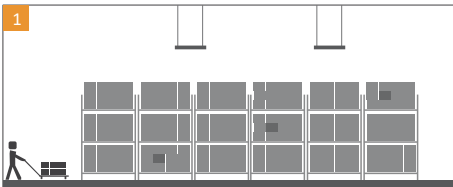

Lamp is not bright when no movement is detected.