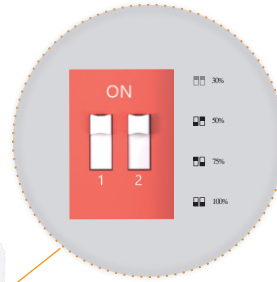

Microwave & PIR Sensor optional

Plug-and-play sensor control make it more energy-saving.

Power adjustable optional

100%/75%/50%/30%adjustable