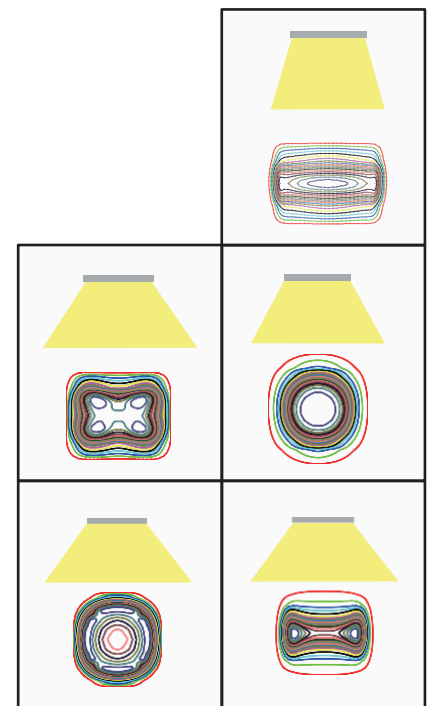

## Multiple optics optional

Offering effective lighting solutions.

Fixture Emcacy: 160lm/W

Racks: 3~4M

Recommended Installation Height: 3-6M

Fixture Emcacy: 160lm/W

Racks: 1.5~3M

Recommended Installation Height: 6-14M