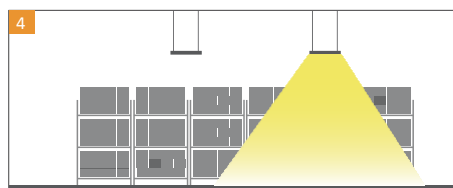

After stand-by period, light switch off if no new motion is detected.