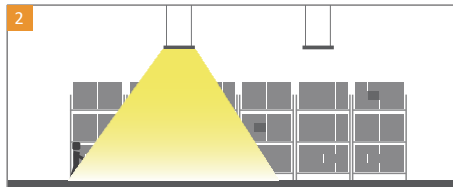

When any movement is detected, 100% brightness lit up.