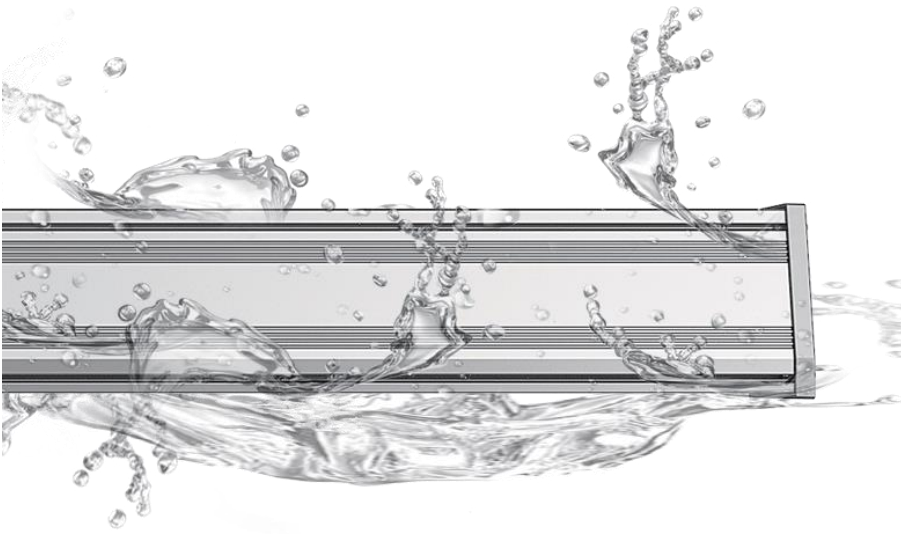

Optimized structure

Saving SKU and meet different projects demands.

Save SKU

Fast delivery

High reliability

IP65 waterproof chamber and IK10. Protect well in humid and vandal-proof required environments.

Multiple optics optional

Offering effective lighting solutions.