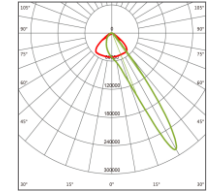

Applications

- Outdoor sports fields
- Square
- Stadium
- Exhibition Center
- Soccer field

Dimensions and Mount

Product Dimension	731×597×356mm (28.78" x 23.5" x 14.02")		825×597×356mm (32.48" x 23.5" x 14.02")
Luminaire Net Weight	26±0.3kg (57.2±0.66Lbs)	29.8±0.3kg (65.6±0.66Lbs)	33.2±0.3kg (73±0.66Lbs)
Export Carton Size	850x700x440mm		
Gross Weight	32.9±0.3kg (72.4±0.66Lbs)	36.7±0.3kg (80.7±0.66Lbs)	40.1±0.3kg (88.2±0.66Lbs)
Mounting Option	Bracket Mounting NA		
Material	Aluminum Alloy Glass and Polycarbonate Optical Lens		
Finish	Powder Coating		
Fixture Color	Black body		
EPA	0.33M ²		0.39M ²
IK Rating	IK08		
IP Rating	IP66		

Photometry

F19801

F19802

F19803

F19804

F19805

F19806

F19808