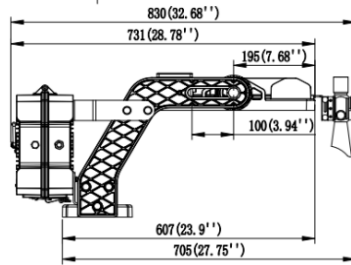

Applications

- Outdoor sports fields
- Square
- Stadium
- Exhibition Center
- Soccer field

Dimensions and Mount

Product Dimension	731×597×356mm (28.78" x 23.5" x 14.02")		825×597×356mm (32.48" x 23.5" x 14.02")
Luminaire Net Weight	26±0.3kg (57.2±0.66Lbs)	29.8±0.3kg (65.6±0.66Lbs)	33.2±0.3kg (73±0.66Lbs)
Export Carton Size	850x700x440mm		
Gross Weight	32.9±0.3kg (72.4±0.66Lbs)	36.7±0.3kg (80.7±0.66Lbs)	40.1±0.3kg (88.2±0.66Lbs)
Mounting Option	Bracket Mounting NA		
Material	Aluminum Alloy Glass and Polycarbonate Optical Lens		
Finish	Powder Coating		
Fixture Color	Black body		
EPA	0.33M ²		0.39M ²
IK Rating	IK08		
IP Rating	IP66		

Mounting Options

Accessories

Bracket mounting

Optic lens

High transmittance PC materials, UV test approval.

Code: please refer to Photometry for different beam angle.

Precision Aiming Device
Accurate adjustment of luminaire projected position.

Safety rope

Auxiliary safety device to prevent accidents.

Dimensions

600/800W

1000/1200W