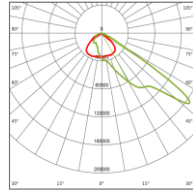

Photometry

F19803

Mounting Options

Accessories

Optic lens

High transmittance PC materials, UV test approval.

Code: please refer to Photometry for different beam angle.

Precision Aiming Device
Accurate adjustment of luminaire projected position.

Safety rope

Auxiliary safety device to prevent accidents.

Dimensions

600/800W

1000/1200W