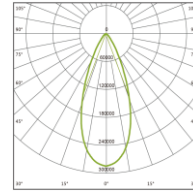

Applications

- Outdoor sports fields
- Square
- Stadium
- Exhibition Center
- Soccer field

Dimensions and Mount

Product Dimension	731×597×356mm (28.78" x 23.5" x 14.02")		825×597×356mm (32.48" x 23.5" x 14.02")
Luminaire Net Weight	26±0.3kg (57.2±0.66Lbs)	29.8±0.3kg (65.6±0.66Lbs)	33.2±0.3kg (73±0.66Lbs)
Export Carton Size	850x700x440mm		
Gross Weight	32.9±0.3kg (72.4±0.66Lbs)	36.7±0.3kg (80.7±0.66Lbs)	40.1±0.3kg (88.2±0.66Lbs)
Mounting Option	Bracket Mounting NA		
Material	Aluminum Alloy Glass and Polycarbonate Optical Lens		
Finish	Powder Coating		
Fixture Color	Black body		
EPA	0.33M ²		0.39M ²
IK Rating	IK08		
IP Rating	IP66		

Photometry

F19801

F19802

F19803

F19804

F19805

F19806

F19808