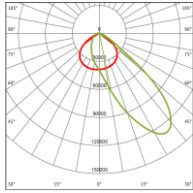

Photometry

F19802

Mounting Options

Accessories

Optic lens

High transmittance PC materials, UV test approval.

Code: please refer to Photometry for different beam angle.

Precision Aiming Device
Accurate adjustment of luminaire projected position.

Safety rope

Auxiliary safety device to prevent accidents.

Dimensions

600/800W

1000/1200W