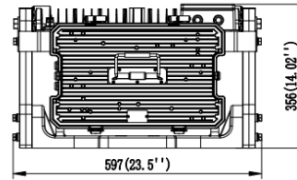

Dimensions

600/800W