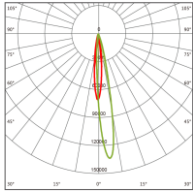

Photometry

F19801