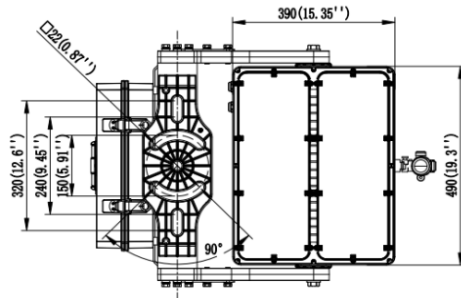

Applications

- Outdoor sports fields
- Square
- Stadium
- Exhibition Center
- Soccer field

Dimensions and Mount

Product Dimension	731×597×356mm (28.78" x 23.5" x 14.02")		825×597×356mm (32.48" x 23.5" x 14.02")
Luminaire Net Weight	26±0.3kg (57.2±0.66Lbs)	29.8±0.3kg (65.6±0.66Lbs)	33.2±0.3kg (73±0.66Lbs)
Export Carton Size	850x700x440mm		
Gross Weight	32.9±0.3kg (72.4±0.66Lbs)	36.7±0.3kg (80.7±0.66Lbs)	40.1±0.3kg (88.2±0.66Lbs)
Mounting Option	Bracket Mounting NA		
Material	Aluminum Alloy Glass and Polycarbonate Optical Lens		
Finish	Powder Coating		
Fixture Color	Black body		
EPA	0.33M ²		0.39M ²
IK Rating	IK08		
IP Rating	IP66		

Mounting Options

Accessories

Bracket mounting

Optic lens

High transmittance PC materials, UV test approval.

Code: please refer to Photometry for different beam angle.

Precision Aiming Device
Accurate adjustment of luminaire projected position.

Safety rope

Auxiliary safety device to prevent accidents.

Dimensions

600/800W

1000/1200W