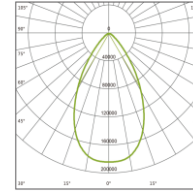

Applications

- Outdoor sports fields
- Square
- Stadium
- Exhibition Center
- Soccer field

Dimensions and Mount

Product Dimension	731×597×356mm (28.78" x 23.5" x 14.02")		825×597×356mm (32.48" x 23.5" x 14.02")
Luminaire Net Weight	26±0.3kg (57.2±0.66Lbs)	29.8±0.3kg (65.6±0.66Lbs)	33.2±0.3kg (73±0.66Lbs)
Export Carton Size	850x700x440mm		
Gross Weight	32.9±0.3kg (72.4±0.66Lbs)	36.7±0.3kg (80.7±0.66Lbs)	40.1±0.3kg (88.2±0.66Lbs)
Mounting Option	Bracket Mounting NA		
Material	Aluminum Alloy Glass and Polycarbonate Optical Lens		
Finish	Powder Coating		
Fixture Color	Black body		
EPA	0.33M ²		0.39M ²
IK Rating	IK08		
IP Rating	IP66		

Photometry

F19801

F19802

F19803

F19804

F19805

F19806

F19808