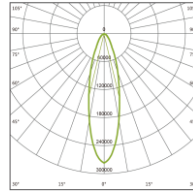

Applications

- Outdoor sports fields
- Square
- Stadium
- Exhibition Center
- Soccer field

Dimensions and Mount

Product Dimension	731×597×356mm (28.78" x 23.5" x 14.02")		825×597×356mm (32.48" x 23.5" x 14.02")
Luminaire Net Weight	26±0.3kg (57.2±0.66Lbs)	29.8±0.3kg (65.6±0.66Lbs)	33.2±0.3kg (73±0.66Lbs)
Export Carton Size	850x700x440mm		
Gross Weight	32.9±0.3kg (72.4±0.66Lbs)	36.7±0.3kg (80.7±0.66Lbs)	40.1±0.3kg (88.2±0.66Lbs)
Mounting Option	Bracket Mounting NA		
Material	Aluminum Alloy Glass and Polycarbonate Optical Lens		
Finish	Powder Coating		
Fixture Color	Black body		
EPA	0.33M ²		0.39M ²
IK Rating	IK08		
IP Rating	IP66		

Photometry

F19801

F19802

F19803

F19804

F19805

F19806

F19808