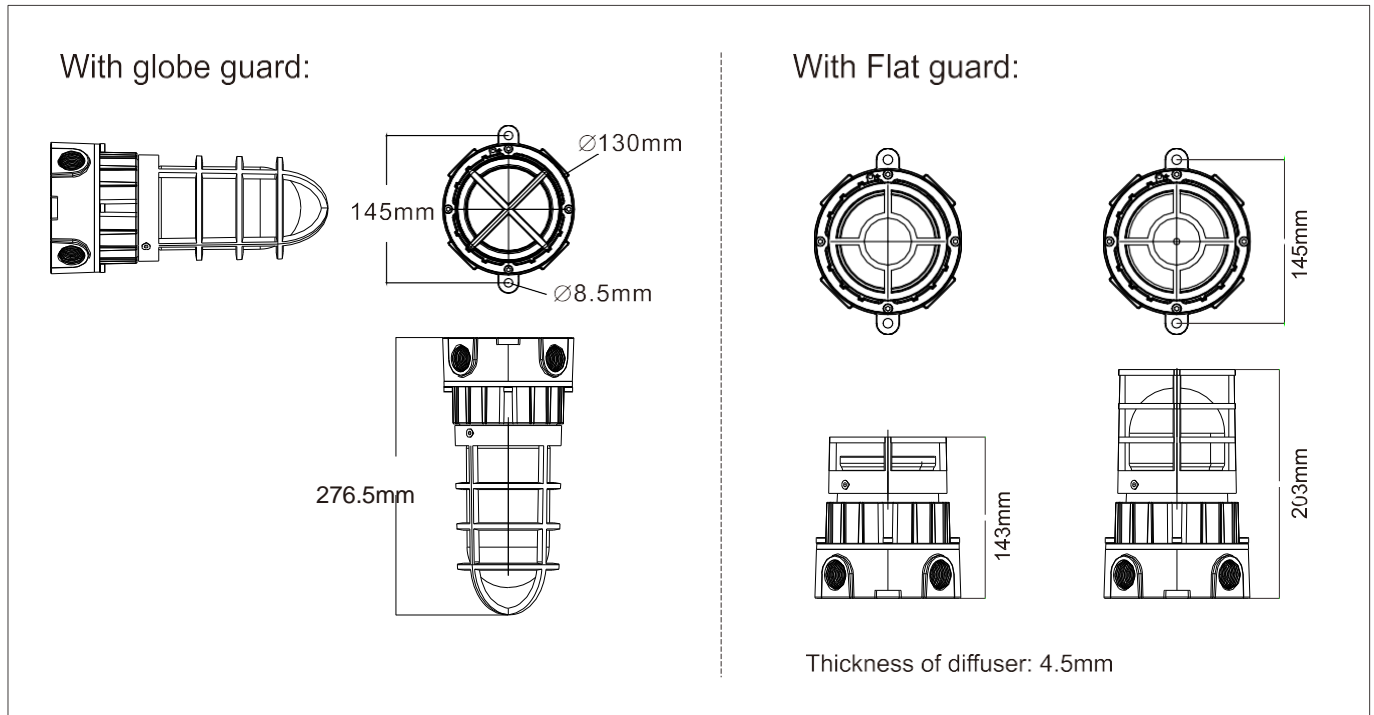

Product Dimensions

- Packing Information

Model	Image	Net Weight	Gross Weight	Quantity/Carton	Package Dimensions (LxWxH)
O (with Globe Guard; Top Suction Installation)		2.7 kg	3.2 kg	1 pc	370x270x240mm
O (with Globe Guard; 90 Degree Wall Mounting)		3.7 kg	4.2 kg	1 pc	420x340x240mm
O (with flat guard)	/	2.0 kg	2.5 kg	1 pc	265x380x255mm