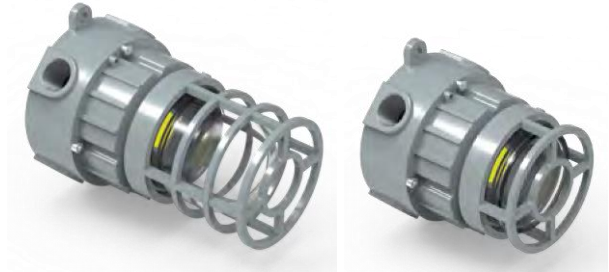

Durable Lighting Made for Industrial Safety

Hazardous Location LED Luminaire O Series (Zone 1, 2, 21, 22)

Authorized Agent :
EGE TECHNOLOGY SDN BHD (201201031202)
www.egetech.com.my

VENAS
Venas International Co., Ltd

Globe guard

Flat guard

Product Description

The O Series LED luminaire is the ideal choice for marine and hazardous applications. They can be used in locations where moisture, dirt, dust, corrosion and vibration may be present, or areas where wind, water, snow or high ambient can be expected.

Compact structure and small size, ideal for use in various places where spot light is required, such as mine, brewery, aisle, etc.

Features

- Compact structure, small size and light weight for easy installation
- Protective metal guard against potential damage
- Various installation ways for different applications
- Great impact resistance with IK08 certified
- Copper-free aluminum housing, great corrosion resistance and cooling performance
- Waterproof and dust-proof, no need for internal cleaning and maintenance
- Tempered glass for high heat resistance