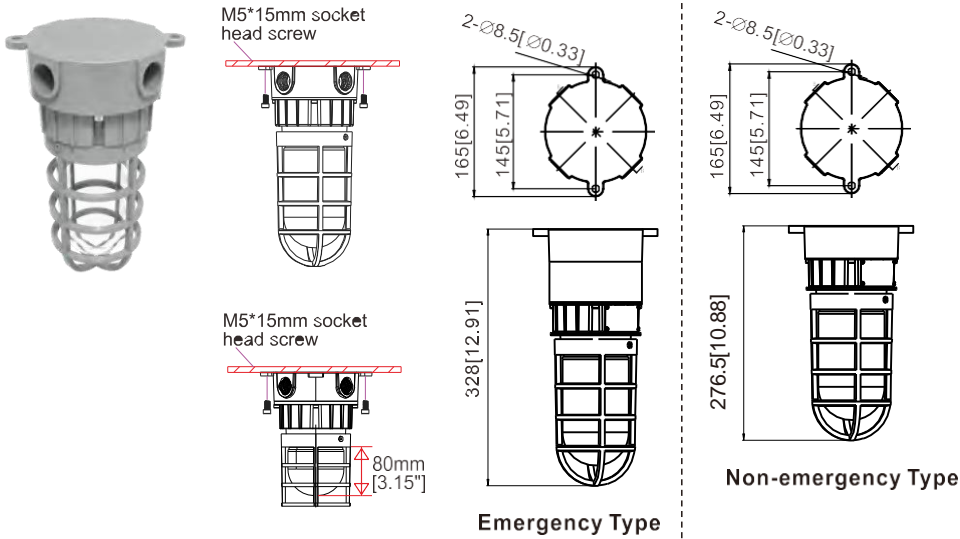

Product Dimensions

- Packing Information

Model	Image	Net Weight	Gross Weight	Quantity/Carton	Package Dimensions (LxWxH)
O (with Globe Guard; Top Suction Installation)		2.7 kg	3.2 kg	1 pc	370x270x240mm
O (with Globe Guard; 90 Degree Wall Mounting)		3.7 kg	4.2 kg	1 pc	420x340x240mm
O (with flat guard)	/	2.0 kg	2.5 kg	1 pc	265x380x255mm

Photometric

Ordering Guide

1. Product Category	2. Wattage	3. Product Series	4. Dimmable Option
Ex: Explosion Proof Product	Can be: 10W/20W/30W/40W	O: O series	Can be: Y: dimmable N: non-dimmable
5. Color Temperature	6. Beam Angle	7. Glass Type	8. Mounting Type
Can be 30, 40, ..., 65 denotes 3000K, 4000K, ..., 6500K	D	Can be: C: Globe glass P: Plate short glass B: Middle long globe glass	Can be: M1: Ceiling mounting M2: Pole mounting M3: 90 degree wall mounting

Mounting Methods and Accessories Unit: mm [inch]

• Option 1: Ceiling Mounting

• Accessories

• Option 2: Pole Mounting

• Accessories

Mounting Methods and Accessories Unit: mm [inch]

- Option 3: 90 Degree Wall Mounting