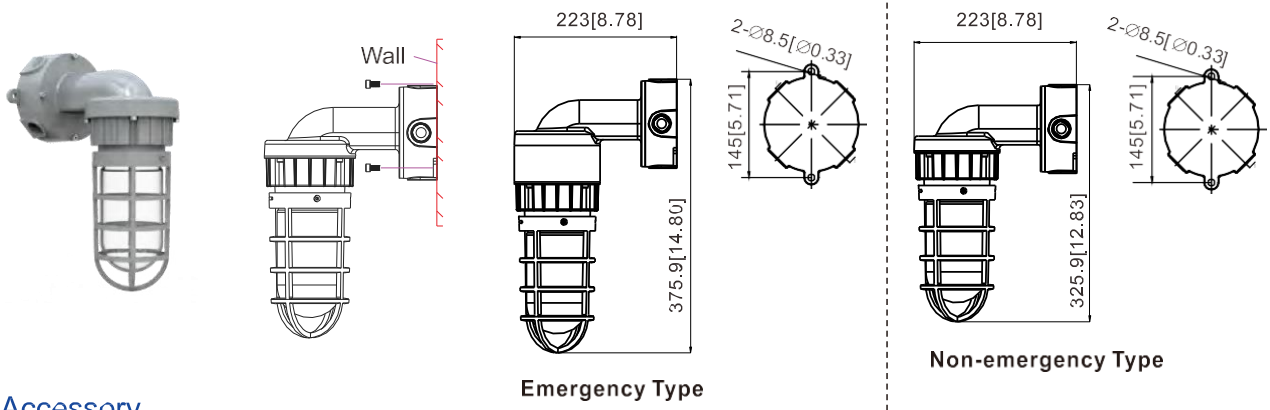

Photometric

Ordering Guide

1. Product Category	2. Wattage	3. Product Series	4. Dimmable Option
Ex: Explosion Proof Product	Can be: 10W/20W/30W/40W	O: O series	Can be: Y: dimmable N: non-dimmable
5. Color Temperature	6. Beam Angle	7. Glass Type	8. Mounting Type
Can be 30, 40, ..., 65 denotes 3000K, 4000K, ..., 6500K	D	Can be: C: Globe glass P: Plate short glass B: Middle long globe glass	Can be: M1: Ceiling mounting M2: Pole mounting M3: 90 degree wall mounting

Mounting Methods and Accessories Unit: mm [inch]

• Option 1: Ceiling Mounting

• Accessories

• Option 2: Pole Mounting

• Accessories

Mounting Methods and Accessories Unit: mm [inch]

- Option 3: 90 Degree Wall Mounting

- Accessory

Wall Elbow

- Option 4: 90 Degree Wall Mounting with Reflector

- Accessories

Wall Elbow

Reflector

Spare Parts

Ceiling/Wall