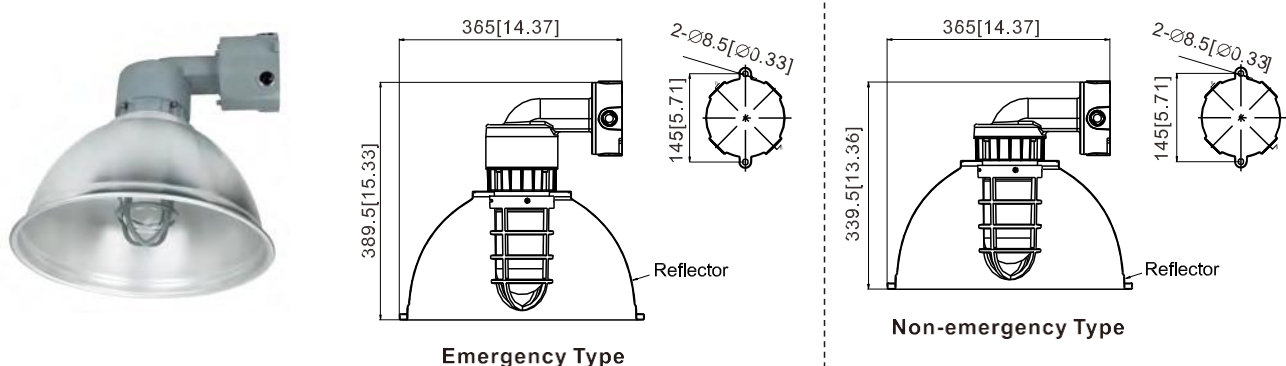

Globe guard

Flat guard

Product Description

The O Series LED luminaire is the ideal choice for marine and hazardous applications. They can be used in locations where moisture, dirt, dust, corrosion and vibration may be present, or areas where wind, water, snow or high ambient can be expected.

Photometric

Ordering Guide

1. Product Category	2. Wattage	3. Product Series	4. Dimmable Option
Ex: Explosion Proof Product	Can be: 10W/20W/30W/40W	O: O series	Can be: Y: dimmable N: non-dimmable
5. Color Temperature	6. Beam Angle	7. Glass Type	8. Mounting Type
Can be 30, 40, ..., 65 denotes 3000K, 4000K, ..., 6500K	D	Can be: C: Globe glass P: Plate short glass B: Middle long globe glass	Can be: M1: Ceiling mounting M2: Pole mounting M3: 90 degree wall mounting

Mounting Methods and Accessories Unit: mm [inch]

• Option 1: Ceiling Mounting

• Accessories

• Option 2: Pole Mounting

• Accessories

Mounting Methods and Accessories Unit: mm [inch]

- Option 3: 90 Degree Wall Mounting

- Accessory

Wall Elbow

- Option 4: 90 Degree Wall Mounting with Reflector

- Accessories

Wall Elbow

Reflector

Spare Parts

Ceiling/Wall