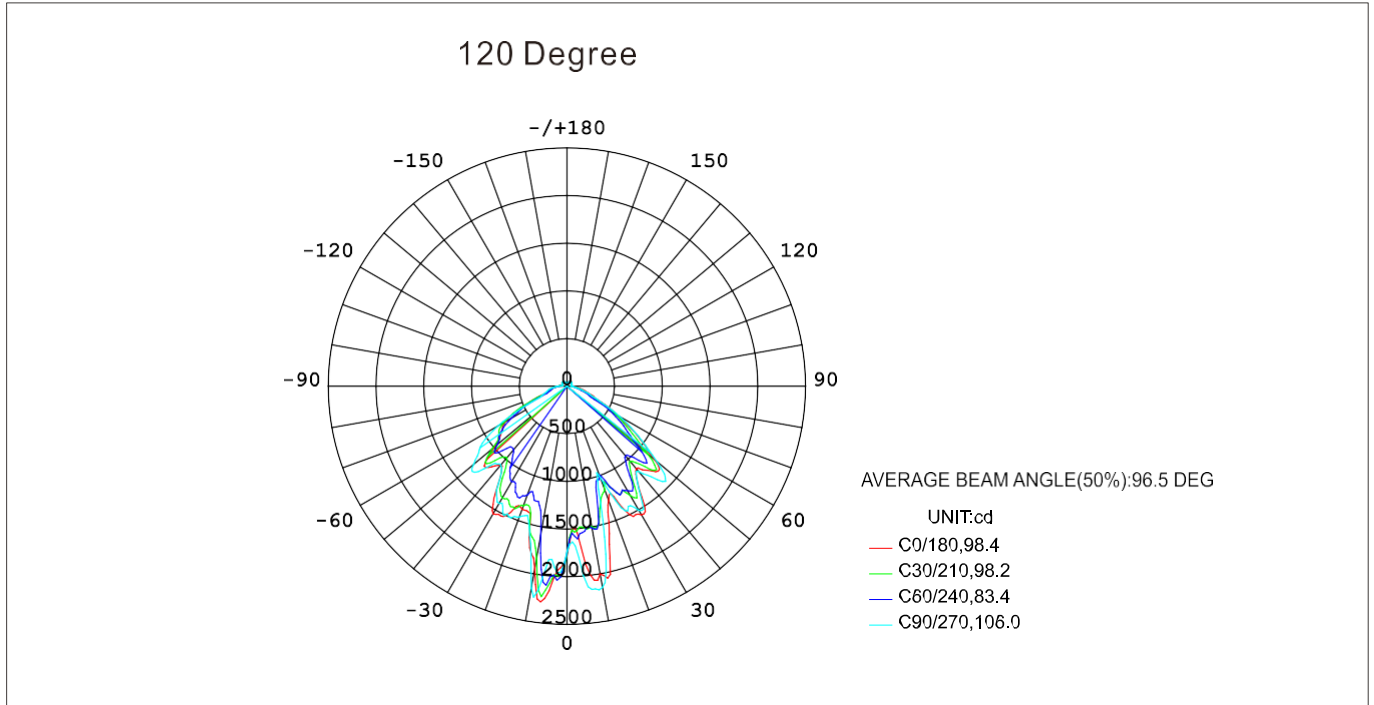

Photometric

Ordering Guide

1. Product Category	2. Wattage	3. Product Series	4. Dimmable Option
Ex: Explosion Proof Product	Can be: 10W/20W/30W/40W	O: O series	Can be: Y: dimmable N: non-dimmable
5. Color Temperature	6. Beam Angle	7. Glass Type	8. Mounting Type
Can be 30, 40, ..., 65 denotes 3000K, 4000K, ..., 6500K	D	Can be: C: Globe glass P: Plate short glass B: Middle long globe glass	Can be: M1: Ceiling mounting M2: Pole mounting M3: 90 degree wall mounting