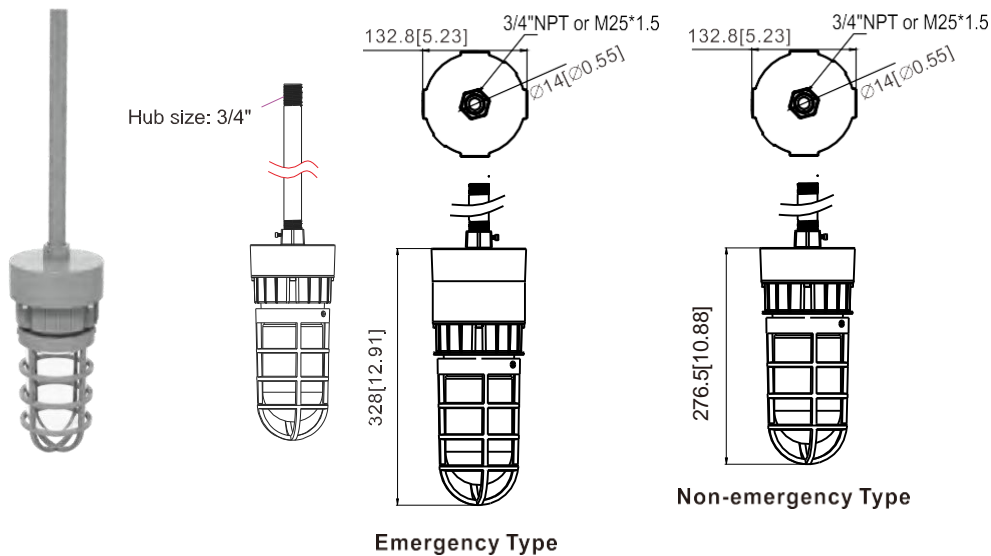

Photometric

Ordering Guide

1. Product Category	2. Wattage	3. Product Series	4. Dimmable Option
Ex: Explosion Proof Product	Can be: 10W/20W/30W/40W	O: O series	Can be: Y: dimmable N: non-dimmable
5. Color Temperature	6. Beam Angle	7. Glass Type	8. Mounting Type
Can be 30, 40, ..., 65 denotes 3000K, 4000K, ..., 6500K	D	Can be: C: Globe glass P: Plate short glass B: Middle long globe glass	Can be: M1: Ceiling mounting M2: Pole mounting M3: 90 degree wall mounting

Mounting Methods and Accessories Unit: mm [inch]

• Option 1: Ceiling Mounting

• Accessories

• Option 2: Pole Mounting

• Accessories

Mounting Methods and Accessories Unit: mm [inch]

- Option 3: 90 Degree Wall Mounting

- Accessory

Wall Elbow

- Option 4: 90 Degree Wall Mounting with Reflector

- Accessories

Wall Elbow

Reflector

Spare Parts

Ceiling/Wall