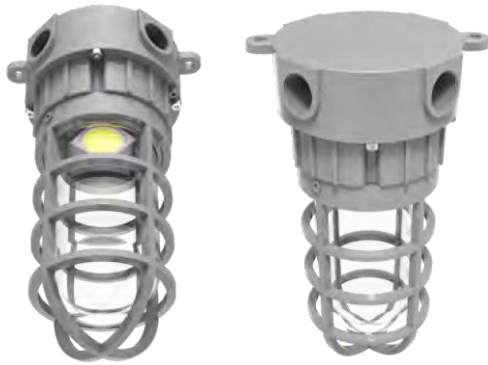

Durable Lighting Made for Industrial Safety

Hazardous Location LED Luminaire O Series (Zone 1, 2, 21, 22)

Authorized Agent :
EGE TECHNOLOGY SDN BHD (201201031202)
www.egetech.com.my

VENAS
Venas International Co., Ltd

Globe guard

Flat guard

Product Description

The O Series LED luminaire is the ideal choice for marine and hazardous applications. They can be used in locations where moisture, dirt, dust, corrosion and vibration may be present, or areas where wind, water, snow or high ambient can be expected.

Compact structure and small size, ideal for use in various places where spot light is required, such as mine, brewery, aisle, etc.

Features

- Compact structure, small size and light weight for easy installation
- Protective metal guard against potential damage
- Various installation ways for different applications
- Great impact resistance with IK08 certified
- Copper-free aluminum housing, great corrosion resistance and cooling performance
- Waterproof and dust-proof, no need for internal cleaning and maintenance
- Tempered glass for high heat resistance

Ceiling/Wall (Interior Detail)

Reflector

Heat Sink

Globe Glass

Globe Guard

Extension

Main Part

Flat Glass