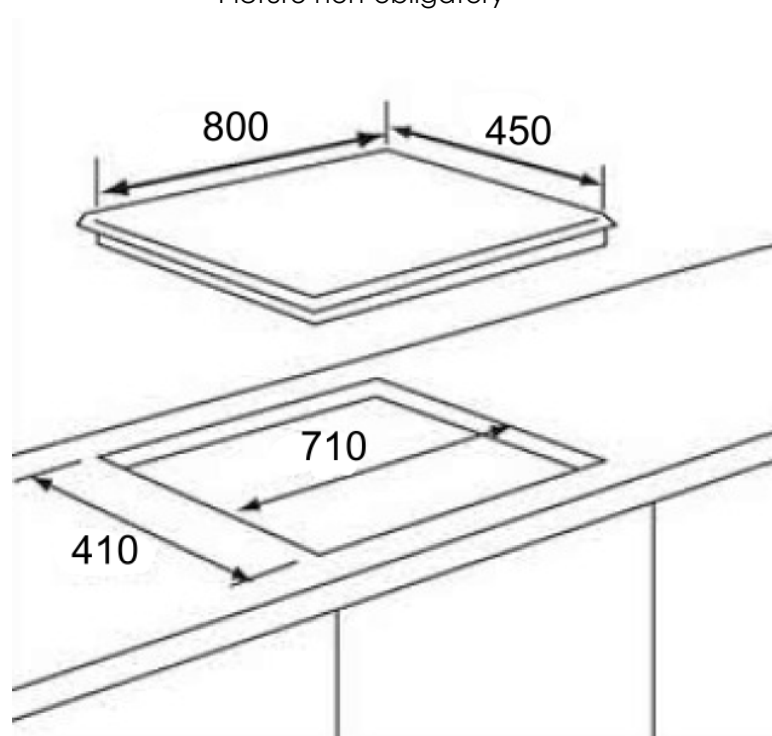

80CM 2 ZONES GAS HOB TG1482B

Brandt

Picture non-obligatory

- 80cm Gas Hob
- Black Tempered Glass
- Brass Burners
- Left: Triple Ring Burner – 4.5kw
- Right: Triple Ring Burner – 4.5kw
- Battery Ignition (Size D)
- Frontal Knobs Control
- Cast Iron Grid
- Total Safety Gas Cut-off
- Dimensions in mm:
 - Actual: W870 x D450
 - Built in: W710 x D410