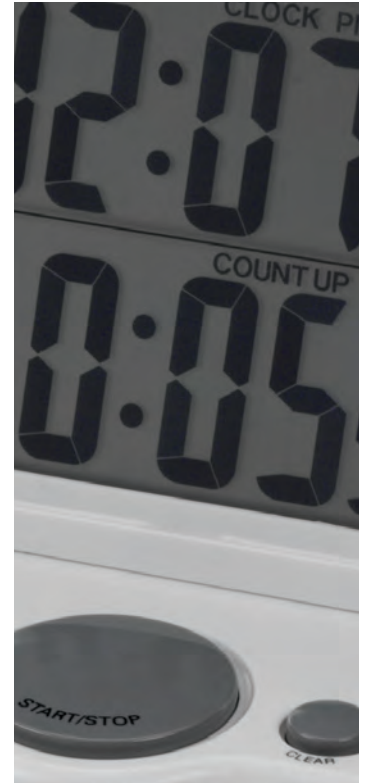

Timers & Notebooks

Track tasks and record your results with a selection of timers and notebooks