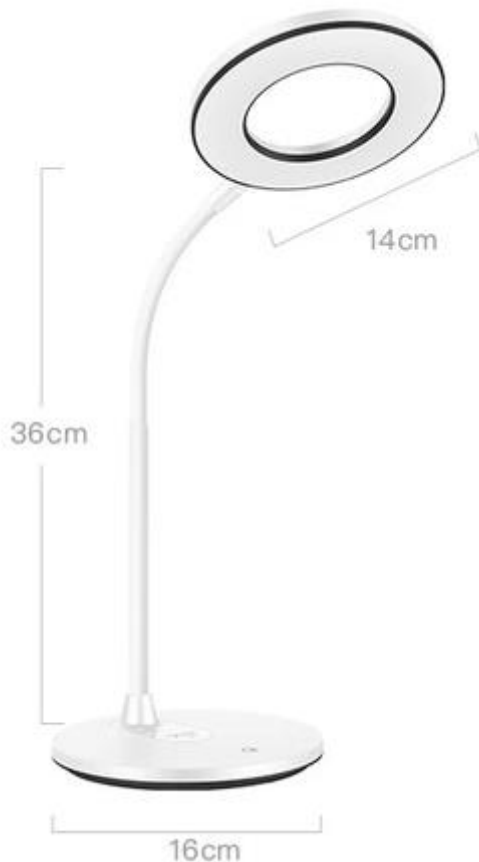

USB Rechargeable LED Desktop Light

T403

Product model	95cm ² Large light-emitting surface charging / Plug-in
Product feature	Round bright lampstand
Product size	14 * 16 * 36cm
Light color	White light, warm yellow light, warm white light
Color of the filter	Matte white
Area of soft board	95cm ²
Lamp bead amount	42
Lamp wattage	0.2w
Overall power	2.5w
Product color	Porcelain white

T404

Product model	Ring light-emitting wide charge / plug-in dual-purpose
Product feature	Circular lamp
Product size	14 * 16 * 36cm
Light color	White light, warm yellow light, warm white light
Color of the filter	Matte white
Area of soft board	90cm ²
Lamp bead amount	42
Lamp wattage	0.2w
Overall power	2.5w
Product color	White and Black Color