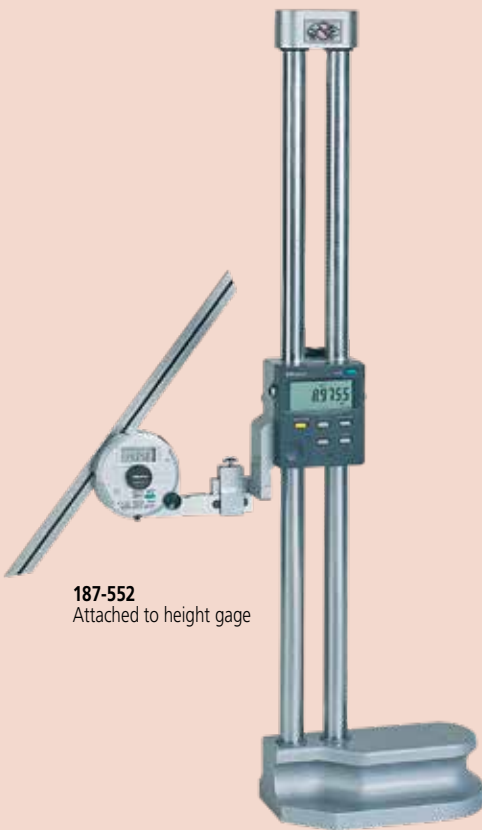

### Optional Accessories

- 187-104** 6" blade
- 187-105** Acute angle attachment
- 950750** Clamp box for Metric Height Gage
- 905338** Connecting cable (40" / 1m)
- 905409** Connecting cable (80" / 2m)

### FEATURES

- Data output function make it easy to see the statistical data.
- Can be attached to height gages, gage holder (950750, metric)
- Setting preset value.
- Removable blade.

187-552

### SPECIFICATIONS

Code No.	187-552
Model	BP-D300E
Blade	12" (187-103)
Display	LCD - 5 digit, (-) sign, character height 6.5mm
Measuring range	-360° ~ +360°
Resolution	1' (0.01°)
Accuracy	± 2' (±0.03°)
Repeatability	1' (0.01°)
Mass	1.45 lbs (659g)
Dust / Water protection level	IP40
Function	Zero, Direction select, Data output / Data hold, Preset, Switchable Seagesimal or Decimal Notation
Max. response speed	3 rps
Battery	Lithium battery (CR2032) 1 pc. (Part No. 05SAA217)
Battery life	2,000 hours
Alarm	Battery voltage low, Over speed error (Err)
Temperature	Operation temperature: 0 to 40°C Storage temperature: -10 to 60°C

### DIMENSIONS

187-552  
Attached to height gage