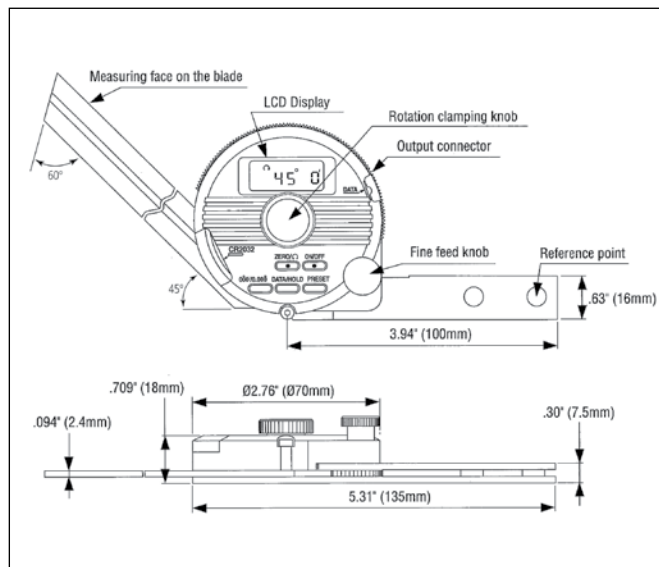

### Optional Accessories

- 187-104** 6" blade
- 187-105** Acute angle attachment
- 950750** Clamp box for Metric Height Gage
- 905338** Connecting cable (40" / 1m)
- 905409** Connecting cable (80" / 2m)

### FEATURES

- Data output function make it easy to see the statistical data.
- Can be attached to height gages, gage holder (950750, metric)
- Setting preset value.
- Removable blade.

187-552

### SPECIFICATIONS

Code No.	187-552
Model	BP-D300E
Blade	12" (187-103)
Display	LCD - 5 digit, (-) sign, character height 6.5mm
Measuring range	-360° ~ +360°
Resolution	1' (0.01°)
Accuracy	± 2' (±0.03°)
Repeatability	1' (0.01°)
Mass	1.45 lbs (659g)
Dust / Water protection level	IP40
Function	Zero, Direction select, Data output / Data hold, Preset, Switchable Seagesimal or Decimal Notation
Max. response speed	3 rps
Battery	Lithium battery (CR2032) 1 pc. (Part No. 05SAA217)
Battery life	2,000 hours
Alarm	Battery voltage low, Over speed error (Err)
Temperature	Operation temperature: 0 to 40°C Storage temperature: -10 to 60°C

### DIMENSIONS

187-552  
Attached to height gage