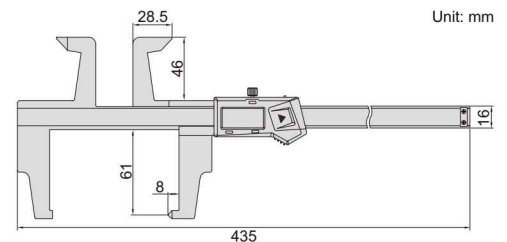

RELATIVE PRODUCT: DISK BRAKE MICROMETER (CODE 3288-, 3588-)

DATA OUTPUT

DIGITAL DISK BRAKE AND PAD CALIPERS (NON-WATERPROOF)

- Measure thickness of disk brakes and pad wear
- Resolution: 0.01mm/0.0005"
- Buttons: on/off, zero, mm/inch
- Automatic power off, move the digital unit to turn on power
- Battery CR2032
- Data output
- Made of stainless steel
- Optional accessory: data output cable (code 7315-, 7302-, 7305-, for calipers without built-in wireless)

1167-150A

Unit: mm

Code	Range	Accuracy	Wireless
1167-150A	0-150mm/0-6"	±0.07mm	no
1167-150AWL			built-in wireless

RELATIVE PRODUCT: DISK BRAKE MICROMETER (CODE 3288-, 3588-)

DATA OUTPUT

DIGITAL DRUM BRAKE CALIPERS (NON-WATERPROOF)

- Measure internal and external diameter of drum brakes
- Resolution 0.01mm/0.0005"
- Buttons: on/off, zero, mm/inch
- Automatic power off, move the digital unit to turn on power
- Battery CR2032
- Data output
- Made of stainless steel
- Optional accessory: data output cable (code 7315-, 7302-, 7305-, for calipers without built-in wireless)

1168-300A

Unit: mm

Code	Range	Accuracy	Wireless
1168-300A	0-300mm/0-12"	±0.07mm	no
1168-300AWL			built-in wireless

IP67 WATERPROOF

ATTENTION: NO DATA OUTPUT

ATTENTION: IT IS NECESSARY TO SET ZERO AFTER POWER ON EACH TIME