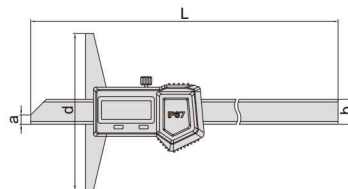

- Measure internal and external diameter of drum brakes
- Resolution 0.01mm/0.0005"
- Buttons: on/off, zero, mm/inch
- Automatic power off, move the digital unit to turn on power
- Battery CR2032
- Data output
- Made of stainless steel
- Optional accessory: data output cable (code 7315-, 7302-, 7305-, for calipers without built-in wireless)

1168-300A

Unit: mm

Code	Range	Accuracy	Wireless
1168-300A	0-300mm/0-12"	±0.07mm	no
1168-300AWL			built-in wireless

IP67 WATERPROOF

ATTENTION: NO DATA OUTPUT

ATTENTION: IT IS NECESSARY TO SET ZERO AFTER POWER ON EACH TIME

WATERPROOF DIGITAL DEPTH GAGES

- IP67 dust/waterproof
- Resolution: 0.01mm/0.0005"
- Button function: zero, on/off, mm/inch, ABS/REL, hold
- Meet DIN862
- Battery CR2032
- Made of stainless steel

(mm)

1149-150