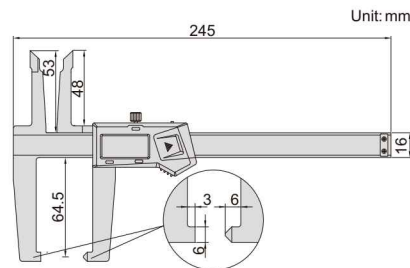

RELATIVE PRODUCT: DISK BRAKE MICROMETER (CODE 3288-, 3588-)

DATA OUTPUT

DIGITAL DISK BRAKE AND PAD CALIPERS (NON-WATERPROOF)

- Measure thickness of disk brakes and pad wear
- Resolution: 0.01mm/0.0005"
- Buttons: on/off, zero, mm/inch
- Automatic power off, move the digital unit to turn on power
- Battery CR2032
- Data output
- Made of stainless steel
- Optional accessory: data output cable (code 7315-, 7302-, 7305-, for calipers without built-in wireless)

1167-150A

Unit: mm

Code	Range	Accuracy	Wireless
1167-150A	0-150mm/0-6"	±0.07mm	no
1167-150AWL			built-in wireless

RELATIVE PRODUCT: DISK BRAKE MICROMETER (CODE 3288-, 3588-)

DATA OUTPUT

DIGITAL DRUM BRAKE CALIPERS (NON-WATERPROOF)

- Measure internal and external diameter of drum brakes
- Resolution 0.01mm/0.0005"
- Buttons: on/off, zero, mm/inch
- Automatic power off, move the digital unit to turn on power
- Battery CR2032
- Data output
- Made of stainless steel
- Optional accessory: data output cable (code 7315-, 7302-, 7305-, for calipers without built-in wireless)

1168-300A

Unit: mm

Code	Range	Accuracy	Wireless
1168-300A	0-300mm/0-12"	±0.07mm	no
1168-300AWL			built-in wireless

IP67 WATERPROOF

ATTENTION: NO DATA OUTPUT

ATTENTION: IT IS NECESSARY TO SET ZERO AFTER POWER ON EACH TIME