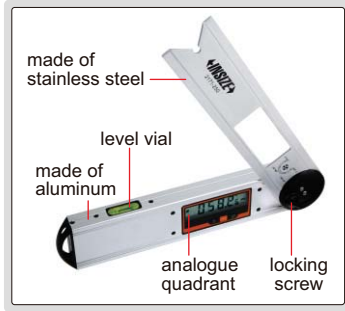

# DIGITAL PROTRACTOR

**2171-250**

- Buttons: on/off, hold (keep the reading), zero, ABS (absolute and incremental measurement)
- Fix the locking screw at 4 positions for different measuring ranges:  $0^{\circ}\sim 225^{\circ}$ ,  $-225^{\circ}\sim 0^{\circ}$ ,  $-45^{\circ}\sim 180^{\circ}$ ,  $-180^{\circ}\sim 45^{\circ}$
- Remove the locking screw for  $360^{\circ}$  range
- With level vial
- Battery CR2032, automatic power off

| Code            | Size (L) | Range               | Resolution     | Accuracy           |
|-----------------|----------|---------------------|----------------|--------------------|
| <b>2171-250</b> | 250mm    | $0\sim 360^{\circ}$ | $0.05^{\circ}$ | $\pm 0.15^{\circ}$ |