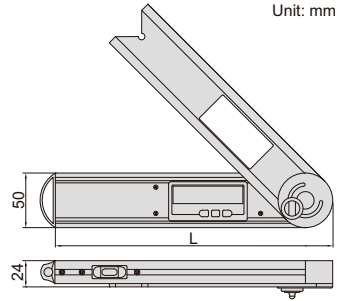

# DIGITAL PROTRACTOR

**2171-250**

- Buttons: on/off, hold (keep the reading), zero, ABS (absolute and incremental measurement)
- Fix the locking screw at 4 positions for different measuring ranges:  $0^{\circ}\sim 225^{\circ}$ ,  $-225^{\circ}\sim 0^{\circ}$ ,  $-45^{\circ}\sim 180^{\circ}$ ,  $-180^{\circ}\sim 45^{\circ}$
- Remove the locking screw for  $360^{\circ}$  range
- With level vial
- Battery CR2032, automatic power off

| Code            | Size (L) | Range               | Resolution     | Accuracy           |
|-----------------|----------|---------------------|----------------|--------------------|
| <b>2171-250</b> | 250mm    | $0\sim 360^{\circ}$ | $0.05^{\circ}$ | $\pm 0.15^{\circ}$ |