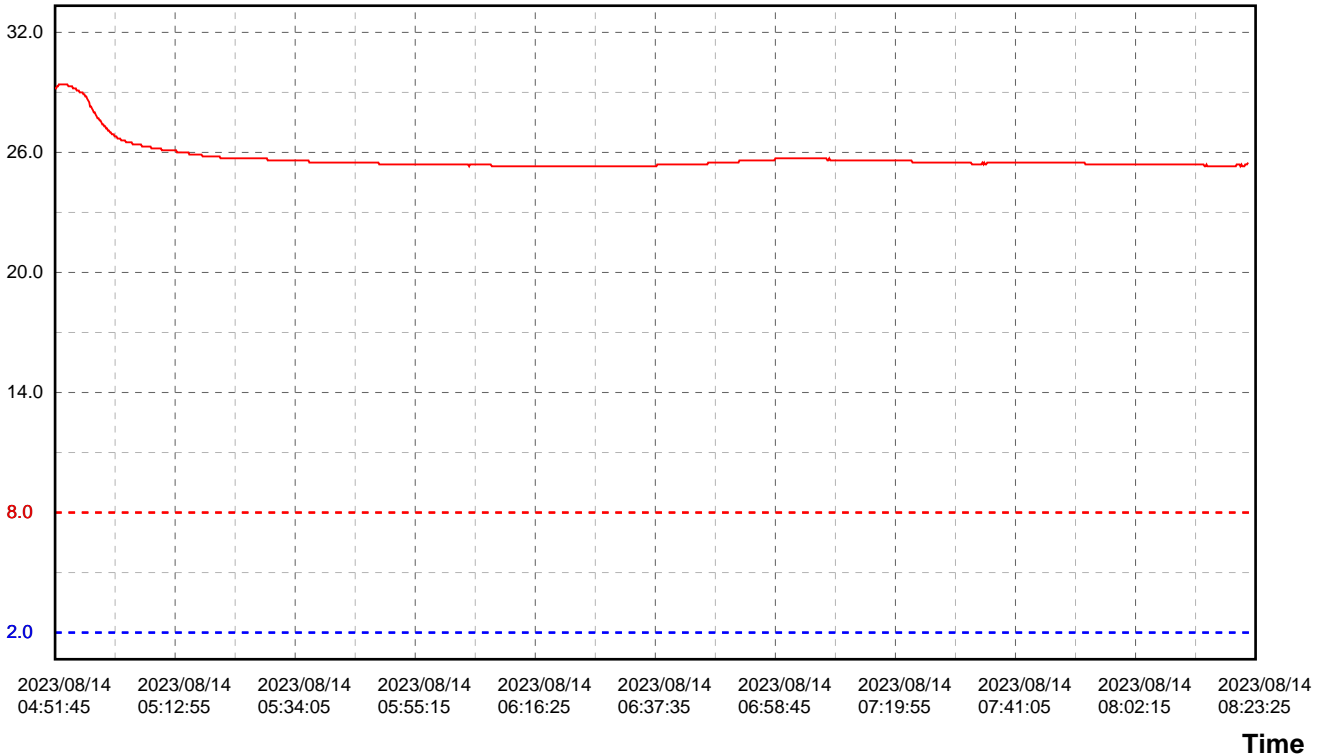

Device Information

Device Code : Tlog 10
Serial Number : CML232100069
Mode Code : TLCFFA089
Probe Type : Temperature(internal)
Firmware Version : V1.5

Trip Information

Trip Id: 0000001
Description : Temperature recording.

Mark Event

N/A

Configuration Information

Start Mode : Manual
Start Delay : 0s
Time Base : UTC +00:00
Repeat Start : Disable
Log Interval : 10s
Cycle Switch : Disable
Stop Mode : Manual + Software

Alarm Zone	Allow Time	Alarm Type	Total Time	Violations	Status
H1: Over 8.0 °C	0s	Sin	3h 30m 20s	1	Alarm
Ideal Region	unlimited		0s		
L1: Below 2.0 °C	0s	Sin	0s	0	OK

Logging Summary

Highest : 29.4 °C
Lowest : 25.3 °C
Average : 25.6 °C
MKT : 25.7 °C
First Alarm (Te): 2023/08/14 04:51:45
Start Time : 2023/08/14 04:51:45
Stop Time : 2023/08/14 08:22:05 (temporary)
Elapsed Time : 3h 30m 20s
Data Points : 1263

Normal — Over(Te) — Below(Te) — Error(Te) .....