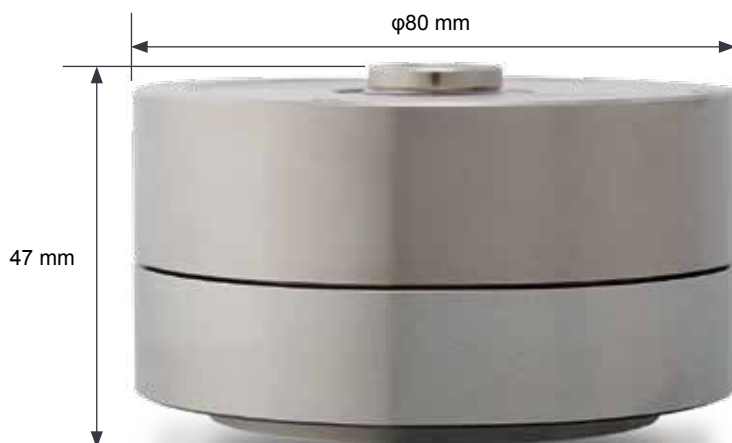

## AX6000M Series

**Industry's smallest  
and lightest!**

\* Market survey Oct. 2017

Mass 1.2 kg

Suitable anywhere

● Tiny work conveyance

● Radial angle compensation of the moving parts