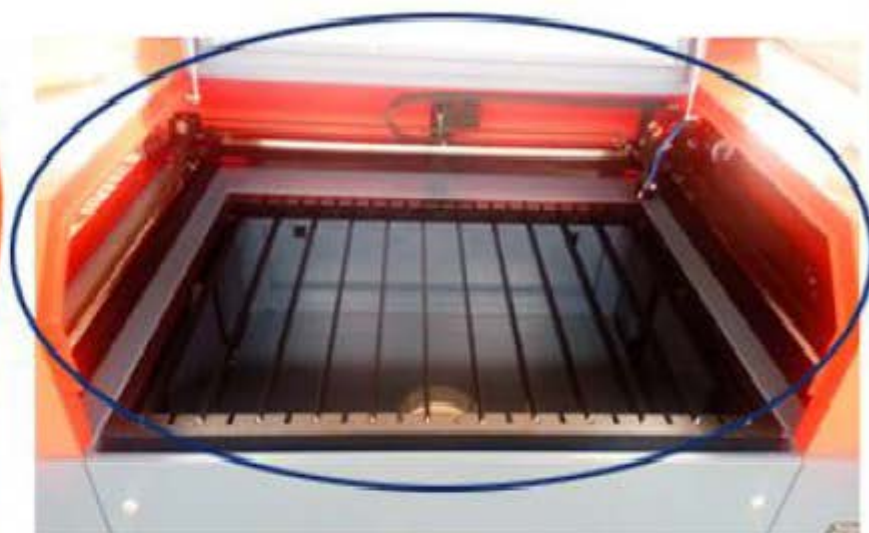

standard 12 pieces of aluminum blades medium size table .

Low power CO2 laser tube is mainly suitable for engraving stamp, for fine carving, laser medical facilities, etc.the laser light spot is small,leaving narrow kurf. BS laser AS- 9060 60w ,is our hot model for years.