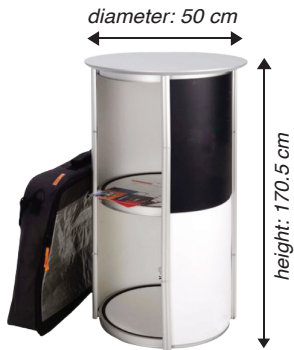

TWISTER COUNTER **TTC**

(折叠桌)

Scale 1:10 (CM)