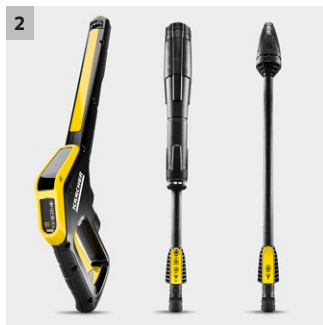

K 5 Power Control

For even greater control: The K 5 Power Control pressure washer with application consultant via app, G 160 Q Power Control spray gun, Vario Power spray lance and Kärcher Plug 'n' Clean system.

- Can be adapted to people of different heights.
- The height of the telescopic handle can be adjusted by pulling.

K 5 Power Control

- Power Control spray gun with pressure level display
- Maximum stability thanks to low centre of gravity, hose guide and larger base
- Highly efficient water-cooled motor