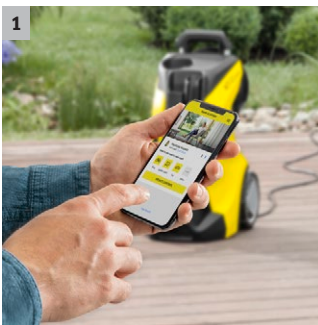

K 5 Power Control

For even greater control: The K 5 Power Control pressure washer with application consultant via app, G 160 Q Power Control spray gun, Vario Power spray lance and Kärcher Plug 'n' Clean system.

1 Home & Garden app

- The Kärcher Home & Garden app makes you a cleaning expert.
- Make use of our extensive Kärcher knowledge for the perfect cleaning results.

2 Power Control spray gun and Quick Connect spray lances

- Innovative insertion system for Kärcher detergent bottles.
- For quick, convenient and comfortable application of detergents with the pressure washer.

4 Telescopic handle made from high-quality aluminium

- Can be adapted to people of different heights.
- The height of the telescopic handle can be adjusted by pulling.

K 5 Power Control

- Power Control spray gun with pressure level display
- Maximum stability thanks to low centre of gravity, hose guide and larger base
- Highly efficient water-cooled motor