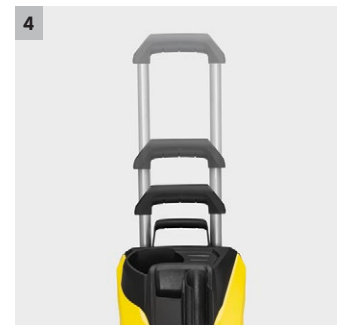

1 Home & Garden app

- The Kärcher Home & Garden app makes you a cleaning expert.
- Make use of our extensive Kärcher knowledge for the perfect cleaning results.

2 Power Control spray gun and Quick Connect spray lances

- The optimal setting for every surface. Three pressure settings and one detergent setting.
- Full control - the manual display shows the settings that have been set.

3 Plug 'n' Clean - the Kärcher detergent system

- Innovative insertion system for Kärcher detergent bottles.
- For quick, convenient and comfortable application of detergents with the pressure washer.

4 Telescopic handle made from high-quality aluminium

- Can be adapted to people of different heights.
- The height of the telescopic handle can be adjusted by pulling.