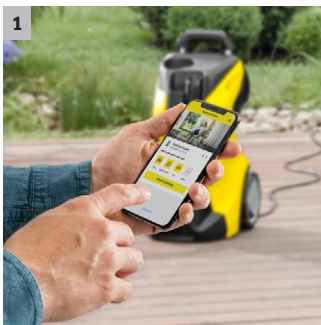

## K 4 Premium Power Control

K 4 Premium Power Control pressure washer with G 160 Q Power Control spray gun, spray lances and hose reel. Can be supported by the application consultant in the Home & Garden app.

### 2 Power Control spray gun and Quick Connect spray lances

- The optimal setting for every surface. Three pressure settings and one detergent setting.
- Full control - the manual display shows the settings that have been set.

## K 4 Premium Power Control

- Power Control spray gun with pressure level display
- Maximum stability thanks to low centre of gravity, hose guide and larger base
- Highly efficient water-cooled motor