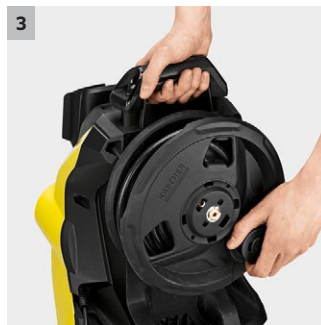

## K 4 Premium Power Control

K 4 Premium Power Control pressure washer with G 160 Q Power Control spray gun, spray lances and hose reel. Can be supported by the application consultant in the Home & Garden app.

### 2 Power Control spray gun and Quick Connect spray lances

- The optimal setting for every surface. Three pressure settings and one detergent setting.
- Full control - the manual display shows the settings that have been set.

## K 4 Premium Power Control

- Power Control spray gun with pressure level display
- Maximum stability thanks to low centre of gravity, hose guide and larger base
- Highly efficient water-cooled motor