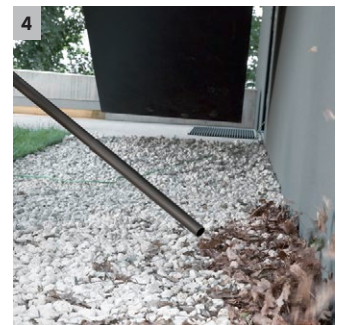

### 1 Special cartridge filter

- For wet and dry vacuuming without filter replacement.

### 3 Removable handle

- Different nozzles can be directly attached to the suction hose.
- For easy vacuuming - even in confined spaces.

### 4 Practical blower function

- Where vacuuming is not possible, the practical blower function can be used.
- Effortless dirt removal, e.g. from a gravel bed.