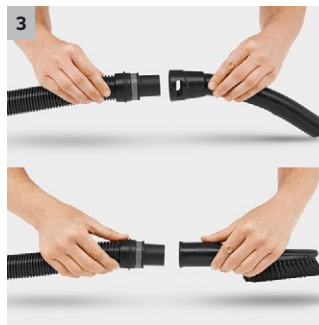

## WD 3

The super-powerful and energy-efficient WD 3 multi-purpose vacuum cleaner is equipped with a 17-litre plastic container, a cartridge filter and new accessories.

### 1 Special cartridge filter

- For wet and dry vacuuming without filter replacement.

### 2 Optimally developed: Floor nozzle and suction hose

- For the best cleaning results - whether dry, wet, fine or coarse dirt.
- For maximum vacuuming convenience and flexibility.

### 3 Removable handle

- Different nozzles can be directly attached to the suction hose.
- For easy vacuuming - even in confined spaces.