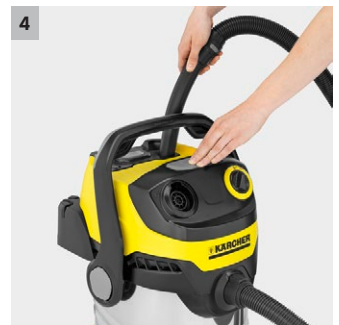

WD 5 Premium

The WD 5 Premium is an extremely powerful and efficient multi-purpose vacuum cleaner with a 25-litre stainless steel container, a flat pleated filter in a removable filter box, filter cleaning etc.

1 Patented filter removal technology

- Quick and easy removal of the filter from the filter box - without contact with dirt.
- For wet and dry vacuuming without filter replacement.

2 Optimally developed: Floor nozzle and suction hose

- For the best cleaning results - whether dry, wet, fine or coarse dirt.
- For maximum vacuuming convenience and flexibility.

3 Removable handle

- Different nozzles can be directly attached to the suction hose.
- For easy vacuuming - even in confined spaces.

4 Outstanding filter cleaning

- Strong pulse air streams move the dirt from the filter into the container at the push of a button.
- The full suction power is quickly restored.

WD 5 Premium

- Removable filter box with flat pleated filter
- Filter cleaning at the push of a button
- Optimally developed accessories for perfect cleaning results