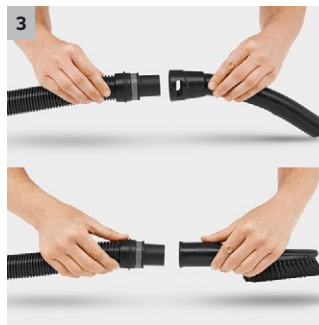

WD 5 Premium

The WD 5 Premium is an extremely powerful and efficient multi-purpose vacuum cleaner with a 25-litre stainless steel container, a flat pleated filter in a removable filter box, filter cleaning etc.

1 Patented filter removal technology

- Quick and easy removal of the filter from the filter box - without contact with dirt.
- For wet and dry vacuuming without filter replacement.

2 Optimally developed: Floor nozzle and suction hose

- For the best cleaning results - whether dry, wet, fine or coarse dirt.
- For maximum vacuuming convenience and flexibility.

3 Removable handle

- Different nozzles can be directly attached to the suction hose.
- For easy vacuuming - even in confined spaces.

4 Outstanding filter cleaning

- Strong pulse air streams move the dirt from the filter into the container at the push of a button.
- The full suction power is quickly restored.

WD 5 Premium

- Removable filter box with flat pleated filter
- Filter cleaning at the push of a button
- Optimally developed accessories for perfect cleaning results