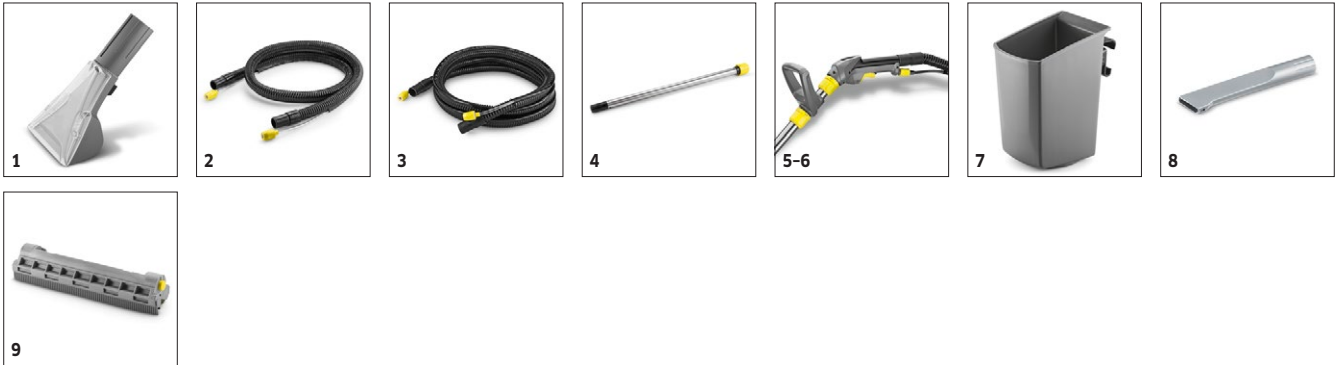

PUZZI 10/1

1.100-130.0

KÄRCHER

		Order no.	Quantity	ID	Width	Length	Price	Description	
Upholstery tools									
Upholstery nozzle	1	4.130-001.0	1 piece(s)	32	110 mm			Upholstery nozzle, 110 mm.	■
Spray/suction hoses									
Spray/suction hose, 2.5 m	2	6.394-826.0	1 piece(s)	32		2.5 m		Standard spray/suction hose.	■
Spray/suction hose, 4 m	3	6.394-375.0	1 piece(s)	32		4 m		Optional 4 m spray/suction hose.	□
Other									
Extension tube	4	4.025-004.0	1 piece(s)	DN 32	775 mm			Extension tube, individual.	■
Handle	5	4.130-000.0	1 piece(s)	32				Enables quick change of floor, upholstery and crevice nozzles. With sight glass for checking the vacuumed dirty water. Adapters for spray and suction hose.	■
D-handle	6	4.321-001.0	1 piece(s)					D-handle, individual, for extension tube 4.025-004.0. Adjustable without tools	■
Cleaning agent container, complete	7	4.070-006.0	1 piece(s)					Kit consisting of cleaning agent container and Home Base adapter. For connecting Home Base Rail.	□
Crevice nozzle	8	4.130-010.0	1 piece(s)	32				Crevice nozzle for spray extraction cleaners.	□
Hard surface adapters									
Hard floor rubber adapter, small 240 mm	9	4.762-014.0	1 piece(s)		240 mm			Hard surface adapter for floor nozzle, 240 mm.	□

■ Included in the scope of supply. □ Available accessories.