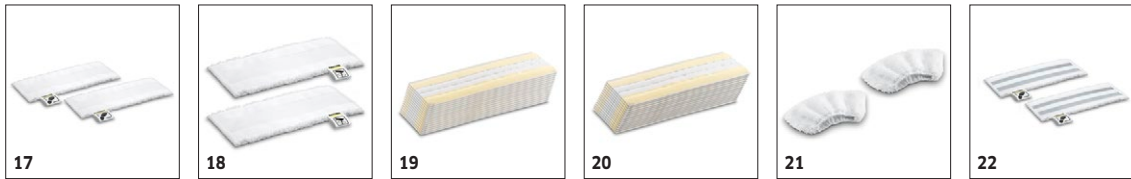

SC 3 EASYFIX 1.513-110.0

		Order no.	Quantity				Price	Description	
Microfibre cloth set for floor nozzle EasyFix	17	2.863-259.0	2 piece(s)					Cloth can be changed without having to come into contact with dirt: the high-quality Easyfix microfibre floor cloth. Thanks to the hook-and-loop system, they are easy and quick to attach to and remove from the EasyFix steam cleaner floor nozzle.	☐
EasyFix Mini microfibre cloth set for floor nozzle	18	2.863-296.0	2 piece(s)					Cloth can be changed without having to come into contact with dirt: The high-quality EasyFix Mini microfibre floor cloths. Thanks to the hook-and-loop system, they are easy and quick to attach to and remove from the EasyFix Mini steam cleaner floor nozzle.	☐
EasyFix disposable cloth set	19	2.863-299.0	15 piece(s)					Set of 15 disposable cloths for the EasyFix floor nozzle for fast and hygienic cleaning of hard surfaces. The yellow hook-and-loop strips enable the cloth to be attached easily.	☐
EasyFix Mini disposable cloth set	20	2.863-300.0	15 piece(s)					Set of 15 disposable cloths for the EasyFix Mini floor nozzle for fast and hygienic cleaning of hard surfaces. The yellow hook-and-loop strips enable the cloth to be attached easily.	☐
Microfibre cover set for the hand nozzle	21	2.863-270.0	2 piece(s)					The set with two covers for the hand nozzle. The covers are made of high-quality microfibre - for the best results when loosening and picking up dirt.	☐
Abrasive cloth set abrasiv for floor nozzle EasyFix	22	2.863-309.0	2 piece(s)					The EasyFix abrasive floor cleaning cloths remove even stubborn stains from scratch-resistant stone floors. The hook-and-loop system allows easy attachment and removal without contact with dirt.	☐

■ Included in the scope of supply. □ Available accessories.