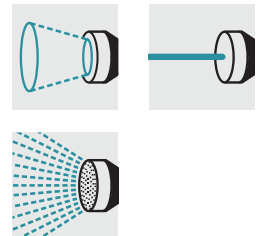

## Multifunctional spray gun

The simple multi-functional spray gun with 3 spraying patterns: Shower, point and cone jet. Thanks to the lockable trigger, it is ideal for continuous watering of many different plants.

### 1 Ergonomic control valve

- Regulation of the flow rate with one hand.

### 2 Easy locking of the trigger handle

- For convenient and continuous watering.

### 3 Three continuously adjustable spraying patterns: Shower, point and cone jet

- Ideal for watering (cone jet and shower) and cleaning (point jet).