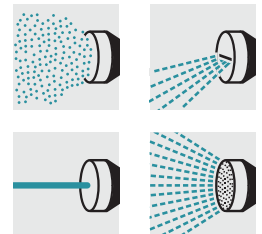

Multifunctional spray gun set Plus

Made for a variety of garden watering applications: the multifunctional spray gun includes tap adaptor and 2 connectors with grip (one with Aqua Stop).

1 Special membrane technology

- Ensures drip-proof use also during spraying pattern change and after water cutout.

3 Ergonomic control valve

- Regulation of the flow rate on the nozzle with just one hand.

2 Rotatable handle

- Individual operability with trigger handle pointed forward or backwards.

4 Easy locking of the trigger handle

- For convenient and continuous watering.

Multifunctional spray gun set Plus

Technical data

Order no.	2.645-290.0	
EAN code	4054278113630	
Weight	kg	0.22
Weight incl. packaging	kg	0.35
Dimensions (L × W × H)	mm	192 × 70 × 162