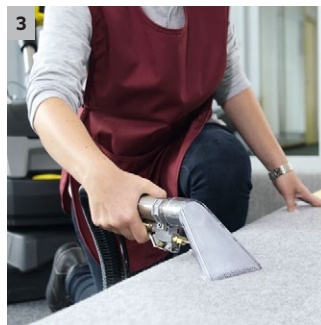

BRC 40/22 C

Compact BRC 40/22 C carpet cleaner for economic and rapid spray extraction or intermediate cleaning of carpeted surfaces of between 250 and 1,000 m².

1 200° rotatable cleaning head

- A carpet roller brush supports thorough cleaning.
- Extremely easy to manoeuvre even on cluttered surfaces.

2 For deep and intermediate carpet cleaning

- For both deep cleaning and intermediate cleaning applications on carpets.
- Deep cleaning of carpets with the cleaning roller supports cleaning of carpet fibres.

3 Optional hand nozzle

- For cleaning corners or for spray extraction of chairs and cushions.

4 Forwards working direction only

- Prevention of unnecessary empty runs.
- Up to 30% higher area performance than conventional spray extraction machines.