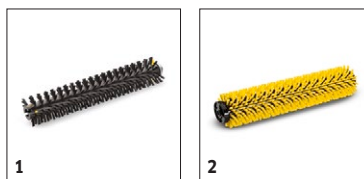

1 2 contra-rotating rollers

- High cleaning performance due to high contact pressure.
- Simultaneously cleans deep into the pile from two sides and aligns in one direction.

2 2 in 1

- Cleaning fibres and sweeping in a single operation.
- Includes waste container.

BRS 43/500 C

- On-board iCapsol tank
- Counter-rotating rollers ensure machine does not wander
- With sweeping mechanism

Technical data

Order no.	1.006-671.0	
EAN code	4039784497979	
Area performance (deep cleaning / intermediate cleaning iCapsol)	m²/h	300
Spray pressure for intermediate cleaning	bar	3.4
Spray rate for intermediate cleaning	l/min	0.38
Fresh/dirty water tank	l	7.5
Motor rating of brush motor	W	370
Weight	kg	25
Dimensions (L × W × H)	mm	400 × 460 × 1160

Equipment

Work direction	Forward or backwards	
iCapsol mode	■	
iCapsol tank on-board	■	
Number of rollers	piece(s)	2

■ Included in the scope of supply.

BRS 43/500 C 1.006-671.0

		Order no.	Hardness / Brush type	Length	Colour	Quantity	Price	Description	
Roller brushes									
Roller brush	1	8.640-259.0		430 mm		1 piece(s)		Standard, 2 required.	■
	2	8.629-774.0		430 mm		1 piece(s)		For wool.	□