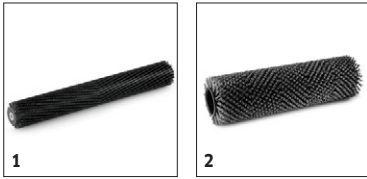

B 300 R I D

1.480-235.2

		Order no.	Hardness / Brush type	Length	Colour	Quantity	Price	Description	
Roller brushes									
Roller brush	1	6.680-368.0	medium	1045 mm	black	1 piece(s)		Medium-hard roller brush. The perfect equipment for all common cleaning tasks.	☒
	2	6.680-369.0	very hard	1045 mm	black	1 piece(s)		Black, very abrasive roller brush for the deep cleaning of hard-wearing floor coverings with very sticky dirt.	☐

☒ Included in the scope of supply.
☐ Available accessories.