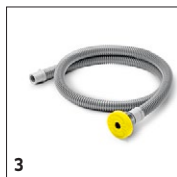

B 300 R I D

1.480-235.2

KÄRCHER

		Order no.	Length	Colour	Quantity	Price	Description	
Wheels / tyres								
Rear wheel, non-marking	1	6.680-376.0			1 piece(s)		High-quality, non-marking and oil-proof rubber rear wheel for our ride-on scrubber drier B 300 RI. Effectively prevents tyre tracks on light surfaces.	■
Front wheel, non-marking, super-grip	2	6.680-377.0			1 piece(s)		Solid rubber wheel, prevents tyre tracks on light surfaces.	□
Miscellaneous								
Filling hose	3	6.680-124.0	1.5 m		1 piece(s)		1,500-mm filling hose for easy device filling from a water tap. With universal tapered fitting for all standard taps.	□
Splash guard main brush standard	4	6.680-220.0			1 -part			□
Dust lip main brush rear	5	6.680-362.0			1 -part			□
Splash guard side scrubbing deck RH/LH	6	6.680-371.0			1 -part			□
Dosing aids								
DS 3 Cleaning Agent Dosing Station	7	2.641-811.0			1 piece(s)		After connecting to a tap, cleaning agent can be filled into the fresh water tank and diluted as required. Can also be used with the filling system attachment kit. Includes back-flow preventer (DIN EN 1717).	□

■ Included in the scope of supply. □ Available accessories.