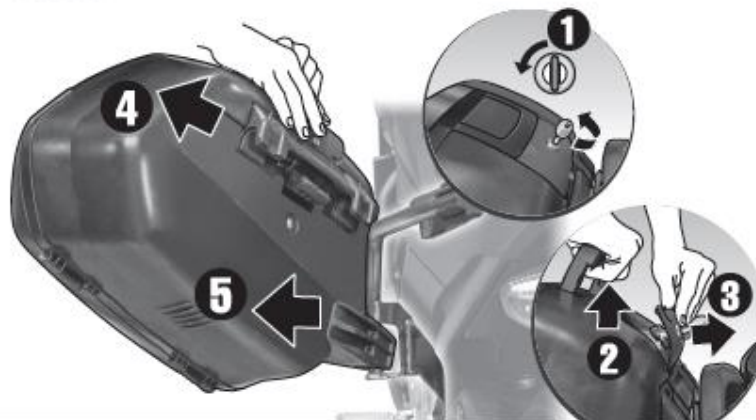

Red Reflector

Inner bag

Compatible
SH35 - SH36

Open

Release

Capacity

SHAD
WWW.SHAD.ES

Octave Lecante, 2-6
Pol. Ind. Can Magarola
08100 MOLLET DEL VALLES
BARCELONA (SPAIN)