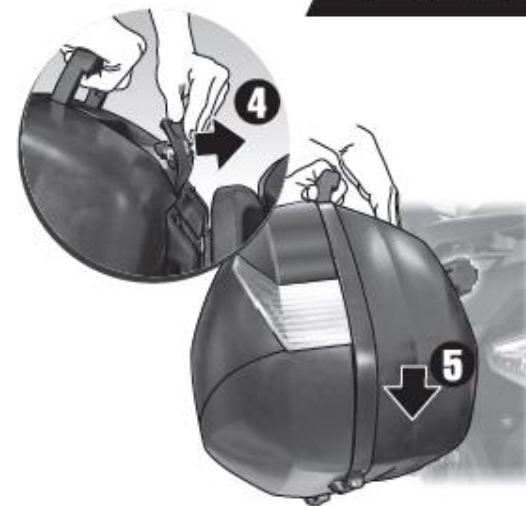

INSPIRED IN BARCELONA*

WWW.SHAD.ES

SH35 - SH36
ALUMINIUM

SHAD

SH36 FEATURES

Close

Accessories (Optional)

Change Colour System

Red Reflector

Inner bag

Compatible
SH35 - SH36

Open

Release

Capacity

SHAD
WWW.SHAD.ES

Octave Lecante, 2-6
Pol. Ind. Can Magarola
08100 MOLLET DEL VALLES
BARCELONA (SPAIN)