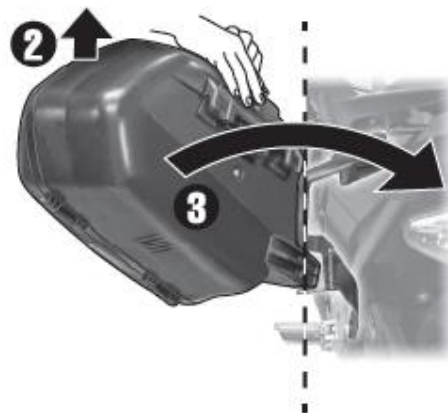

SH35 - SH36
ALUMINIUM