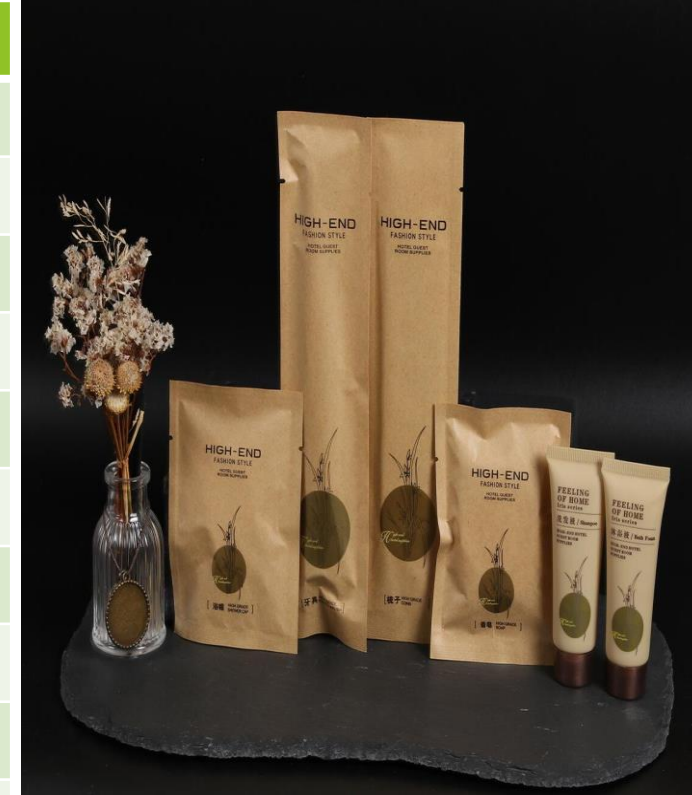

Orchid Series/OOC001

No	Description	Specification
OOC-TB	Toothbrush	Grey Bamboo Charcoal Brush, 3g Tooth Paste
OOC-CB	Comb	New Rectangle Design Comb
OOC-SP	Shampoo	30ml Tube L'Occitane Grass Faint Scent Shampoo, Brown Tube
OOC-SG	Shower Gel	30ml Tube L'Occitane Grass Faint Scent Shower Gel, Brown Tube
OOC-SO	Soap	25g Round Soap
OOC-SC	Shower Cap	Thickened Shower Cap
OOC-SV	Shaving Kit	Double-Deck Stainless Steel Blade with 10g Shaving gel
OOC-VT	Vanity Kit	4 pcs Cotton Swabs & 1 pcs round Cotton pads & Nail File
OOC-SL	Slippers	Tea Color Velour Slippers
OOC-SW	Sewing Kit	Standard 6 Threads & 1 Needles & 2 Button & 1 Clip