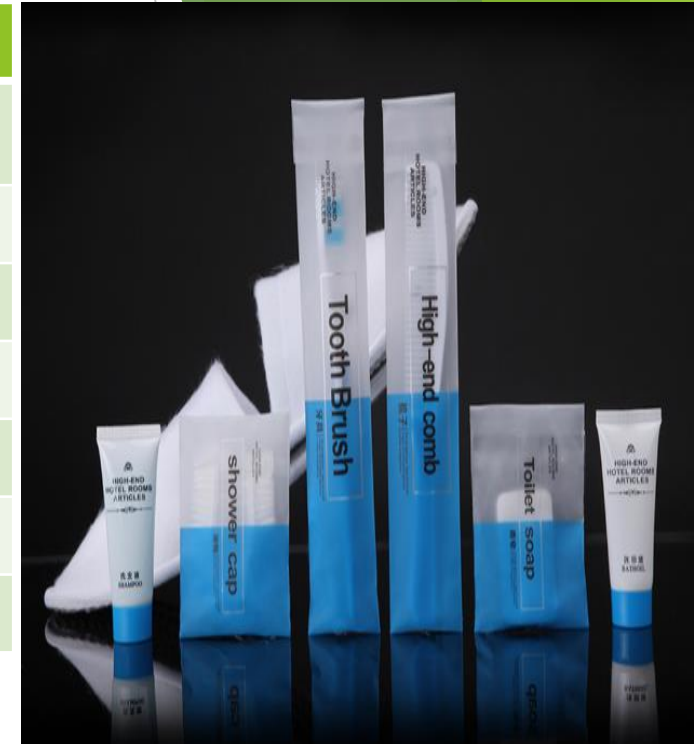

Blue Memory Series/OBM001

No	Description	Specification
OBM-TB	Toothbrush	H-308 Rubber Injection Plastic Handle Sharp Hair Toothbrush, 3g Double-sided Tooth Paste
OBM-CB	Comb	9.8g Rubber Injection Plastic Handle Comb
OBM-SO	Soap	20g Soap, LUX Fragrance
OBM-SC	Shower Cap	Thickened Strip-Type Shower Cap
OBM-SP	Shampoo	25ml Blue Shampoo, Milk White Tube
OBM-SG	Shower Gel	25ml Transparent Shower Gel, Milk White Tube
OBM-SL	Slippers	Napping Slippers