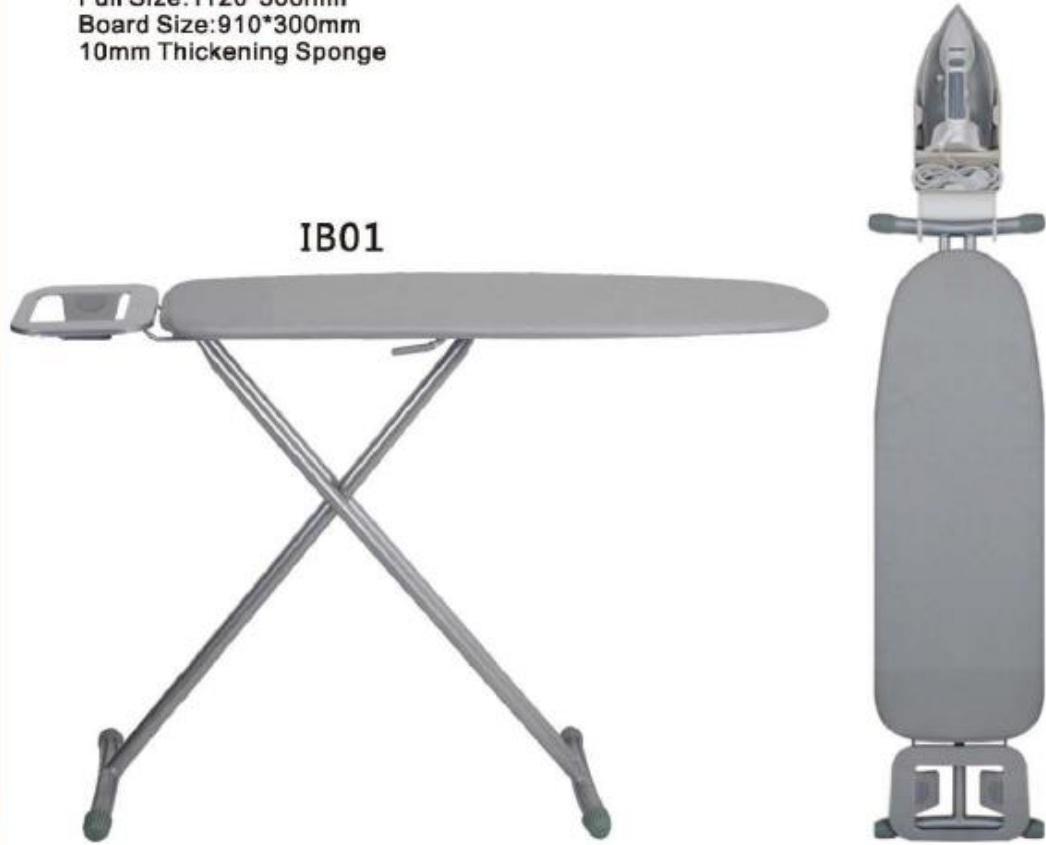

Wall Mounted Series Ironing Stations

Color:Black/Grey
Full Size:1120*300mm
Board Size:910*300mm
10mm Thickening Sponge

IB01