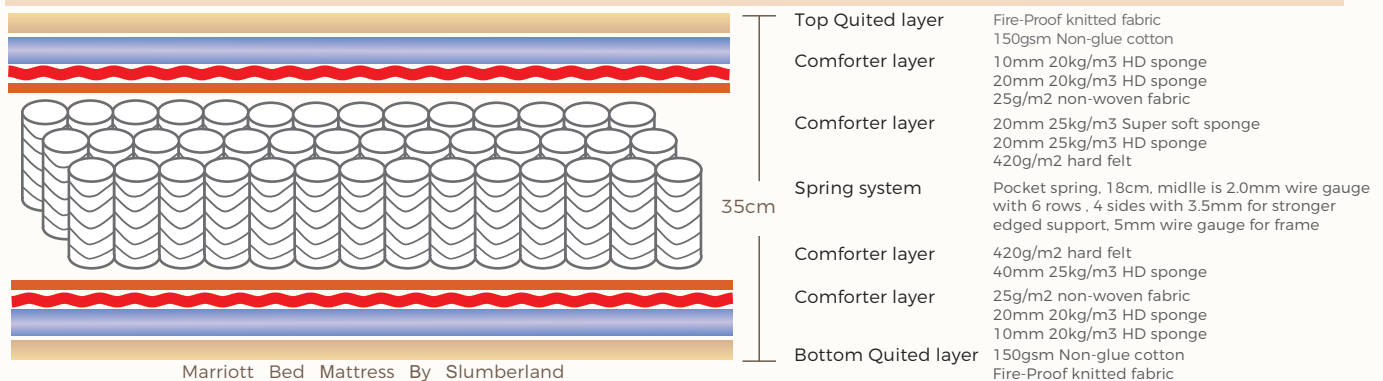

1000TC

Personalized Linen
Luxurious Touch
Ultra Light & ultra soft

**23
PIECES**

Soft and Smooth with High Shine

10pcs Bedding Set	Sheet*1	100% Egyptian cotton; 1000TC satin
	Duvet cover*1	
	Pillow protector*2	100% cotton 200TC Plain weave
	Pillow case*2	100% Egyptian cotton; 1000TC satin
7pcs Inserts	Pillow-down*2 935g	Infilling 50% goose down;100% cotton; 230TC Plain weave
	Pillow-down*2 1295g	Infilling 50% goose down;100% cotton; 230TC Plain weave
	Duvet*1 164gsm	Infilling 90% goose down;100% cotton; 230TC Plain weave
	Matress topper*1 1500gsm	Infilling goose feather;100% cotton
	Matress prtector*1	100% polyester coral fleece+ waterproof
4pcs pcs Towel Set	Face Towel*1 66g	
	Hand towel*1 243g	100% cotton;Dobby towel;16S;
	Bath towel*1 800g	
	Bath mat*1 350g	100% cotton;Dobby towel;32s/2
1 pcs pcs Bath rug	Bath Rug*1 1000g	100% cotton; Rubber bottom
1 pcs pcs Bathrobe	Bathrobe*1	100% cotton +100% polyester;kimono collar;
23 PCS in Total		
Suitable for 138*190cm(54"*74") ; MOQ is 300 pieces each		

Selected Top Picked Branded Mattress Personalized Softness & Comfort

Marriott Bed Mattress By Slumberland