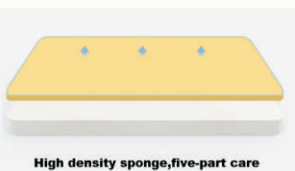

100% Cotton

Perfect match your budget & quality
Pile-proof, comfortable & stronger

**5
PIECES**

No.	Bed Size	Commodity	Dimension (cm)	Fabric	Color	Unit Price (USD)
1	SINGLE 90*190cm	Fitted sheet	90*190+22	100%cotton 40s 200TC	Solid Color	
2		Douvet cover	160*225			
3		Pillow case	48*74			
4		Pillow	48*74	100%polyester brushed fabric , infilling polyester 1000G	White	
5		Douvet	150*210	100%polyester brushed fabric , infilling polyester 300GSM		
SUB TTL FOR LABOR BEDDING						
6	SINGLE 100*190cm	Fitted sheet	100*195+22	100%cotton 40s 250TC 3cm stripe	Solid Color	
7		Douvet cover	170*230			
8		Pillow case	48*74			
9		Pillow	48*74	100%cotton 40s 200TC ,infilling polyester 1000G	White	
10		Douvet	160*215	100%cotton 40s 200TC ,infilling polyester 300GSM		
SUB TTL FOR SUPERVISOR BEDDING						
11	SINGLE 90*190cm	Fitted sheet	150*200+25	100%cotton 60s 300TC satin	Solid Color	
12		Douvet cover	220*235			
13		Pillow case	50*80+5			
14		Pillow	50*80	100%cotton 40s 233TC ,infilling polyester 1000G	White	
15		Douvet	210*210	100%cotton 40s 233TC ,infilling polyester 300GSM		
SUB TTL FOR MANAGER BEDDING						
Other sizes and designs are available						

High Density Foam Mattress

20GP=331 PCS   40GP = 841PCS