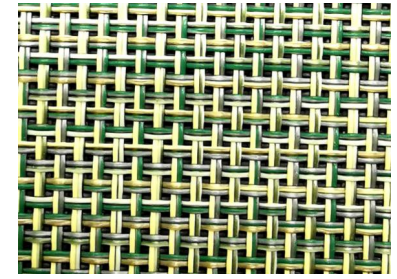

Water drops shape

Material: Pu, Leather
Size: 44*36cm

Rectangle shape

Material: Pu, Leather
Size: 43.5*30cm

Serpentine

Material: Pu, Leather

Size: 44*36cm

Crocodile pattern

Other shapes

Material: Pu, Leather

Size: 44*36cm

PVC material

Material: PVC

Size: 45*30cm

PVC material

Material: PVC

Size: 45*30cm

PVC material

Material: PVC
Size: 45*30cm

PVC material

Material: PVC
Size: 45*30cm

PVC material

Material: PVC

Size: 45*30cm

PVC material

Material: PVC

Size: 45*30cm

PVC material

Material: PVC
Size: 45*30cm

PVC material

Material: PVC

Size: 45*30cm