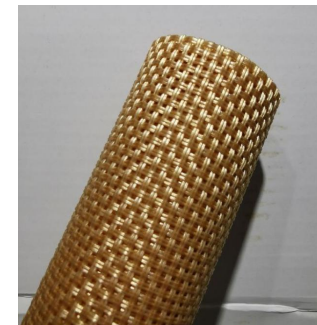

Water drops shape

Material: Pu, Leather
Size: 44*36cm

Rectangle shape

Material: Pu, Leather
Size: 43.5*30cm

Serpentine

Material: Pu, Leather

Size: 44*36cm

Crocodile pattern

Material: Pu, Leather

Size: 44*36cm

Stone pattern

Material: Pu, Leather

Size: 44*36cm

European style

Material: Pu, Leather

Size: 44*36cm

Other shapes

Material: Pu, Leather

Size: 44*36cm

PVC material

Material: PVC

Size: 45*30cm

PVC material

Material: PVC

Size: 45*30cm

PVC material

Material: PVC
Size: 45*30cm

PVC material

Material: PVC
Size: 45*30cm

PVC material

Material: PVC

Size: 45*30cm