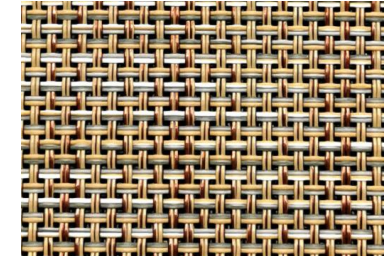

Water drops shape

Material: Pu, Leather
Size: 44*36cm

Rectangle shape

Material: Pu, Leather
Size: 43.5*30cm

Serpentine

Material: Pu, Leather

Size: 44*36cm

Crocodile pattern

Other shapes

Material: Pu, Leather

Size: 44*36cm

PVC material

Material: PVC

Size: 45*30cm

PVC material

Material: PVC

Size: 45*30cm

PVC material

Material: PVC
Size: 45*30cm

PVC material

Material: PVC
Size: 45*30cm

PVC material

Material: PVC

Size: 45*30cm

PVC material

Material: PVC

Size: 45*30cm

PVC material

Material: PVC
Size: 45*30cm

PVC material

Material: PVC

Size: 45*30cm