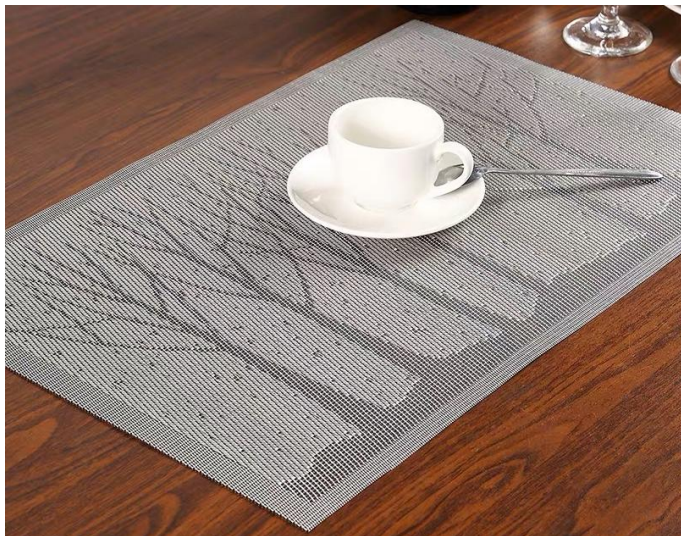

Water drops shape

Material: Pu, Leather
Size: 44*36cm

Rectangle shape

Material: Pu, Leather
Size: 43.5*30cm

Serpentine

Material: Pu, Leather

Size: 44*36cm

Crocodile pattern

Material: Pu, Leather

Size: 44*36cm

Stone pattern

Material: Pu, Leather

Size: 44*36cm

European style

Material: Pu, Leather

Size: 44*36cm

Other shapes

Material: Pu, Leather

Size: 44*36cm

PVC material

Material: PVC

Size: 45*30cm

PVC material

Material: PVC

Size: 45*30cm

PVC material

Material: PVC
Size: 45*30cm

PVC material

Material: PVC
Size: 45*30cm

PVC material

Material: PVC

Size: 45*30cm