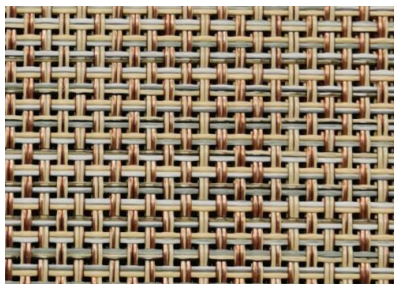

Water drops shape

Material: Pu, Leather
Size: 44*36cm

Rectangle shape

Material: Pu, Leather
Size: 43.5*30cm

Serpentine

Material: Pu, Leather

Size: 44*36cm

Crocodile pattern

Other shapes

Material: Pu, Leather

Size: 44*36cm

PVC material

Material: PVC

Size: 45*30cm

PVC material

Material: PVC

Size: 45*30cm

PVC material

Material: PVC
Size: 45*30cm

PVC material

Material: PVC
Size: 45*30cm

PVC material

Material: PVC

Size: 45*30cm

PVC material

Material: PVC

Size: 45*30cm

PVC material

Material: PVC
Size: 45*30cm

PVC material

Material: PVC

Size: 45*30cm