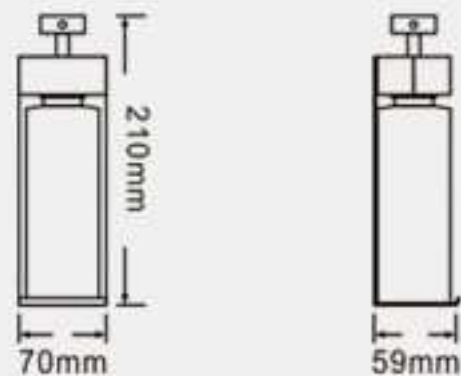

Model: C7702M-2
Material: SUS304
Surface: Mirror
Size: 151x80x240mm
N.T.: 1200g

Model: C7702M-1
Material: SUS304
Surface: Mirror
Size: 73x80x240mm
N.T.: 410g

DESIGN

A very good design idea

PRODUCT DETAIL PRESENTATION

Triple Square Bottle Design

Double Square Bottle

Single Square Bottle

PRODUCTS INFORMATION

Reminder: Does not contain the liquid in the bottle

Model: Y7703S-3
Material: SUS304
Surface: Brushed
Size: 184x59x210mm
N.T.: 950g

Model: Y7703S-2
Material: SUS304
Surface: Brushed
Size: 127x59x210mm
N.T.: 660g

Model: Y7703S-1
Material: SUS304
Surface: Brushed
Size: 70x59x210mm
N.T.: 360g

PRODUCT DETAIL PRESENTATION

**Easy to Replace
Convenient to take out**