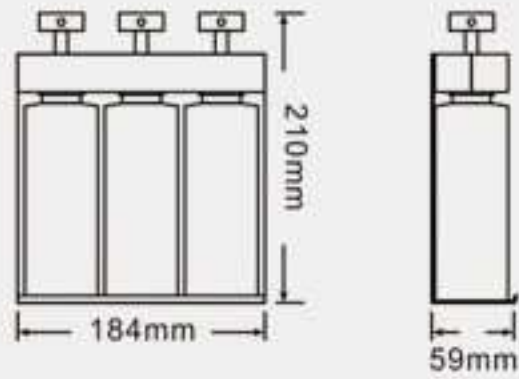

Model: C7702M-2
Material: SUS304
Surface: Mirror
Size: 151x80x240mm
N.T.: 1200g

Model: C7702M-1
Material: SUS304
Surface: Mirror
Size: 73x80x240mm
N.T.: 410g

DESIGN

A very good design idea

PRODUCT DETAIL PRESENTATION

Triple Square Bottle Design

Double Square Bottle

Single Square Bottle

PRODUCTS INFORMATION

Reminder: Does not contain the liquid in the bottle

Model: Y7703S-3
Material: SUS304
Surface: Brushed
Size: 184x59x210mm
N.T.: 950g

Model: Y7703S-2
Material: SUS304
Surface: Brushed
Size: 127x59x210mm
N.T.: 660g

Model: Y7703S-1
Material: SUS304
Surface: Brushed
Size: 70x59x210mm
N.T.: 360g

PRODUCT DETAIL PRESENTATION

**Easy to Replace
Convenient to take out**