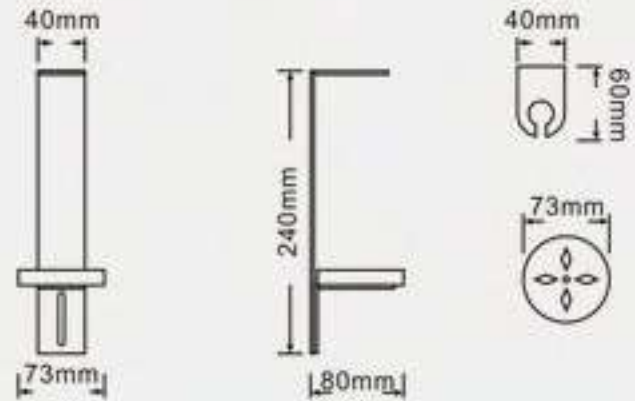

Single Round Bottle

Triple Square Bottle Design With Trays

Double Square Bottle

Single Square Bottle

PRODUCTS INFORMATION

Note: Product size does not include bottle

Model: C7702M-3
Material: SUS304
Surface: Mirror
Size: 227x80x240mm
N.T.: 2000g

Model: C7702M-2
Material: SUS304
Surface: Mirror
Size: 151x80x240mm
N.T.: 1200g

Model: C7702M-1
Material: SUS304
Surface: Mirror
Size: 73x80x240mm
N.T.: 410g

DESIGN

A very good design idea

PRODUCT DETAIL PRESENTATION

Triple Square Bottle Design

Double Square Bottle

Single Square Bottle

PRODUCTS INFORMATION

Reminder: Does not contain the liquid in the bottle

Model: Y7703S-3
Material: SUS304
Surface: Brushed
Size: 184x59x210mm
N.T.: 950g

Model: Y7703S-2
Material: SUS304
Surface: Brushed
Size: 127x59x210mm
N.T.: 660g

Model: Y7703S-1
Material: SUS304
Surface: Brushed
Size: 70x59x210mm
N.T.: 360g

PRODUCT DETAIL PRESENTATION

**Easy to Replace
Convenient to take out**