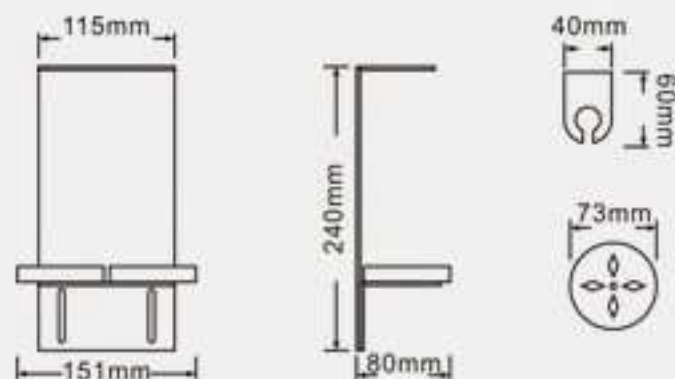

Single Round Bottle

Triple Square Bottle Design With Trays

Double Square Bottle

Single Square Bottle

PRODUCTS INFORMATION

Note: Product size does not include bottle

Model: C7702M-3
Material: SUS304
Surface: Mirror
Size: 227x80x240mm
N.T.: 2000g

Model: C7702M-2
Material: SUS304
Surface: Mirror
Size: 151x80x240mm
N.T.: 1200g

Model: C7702M-1
Material: SUS304
Surface: Mirror
Size: 73x80x240mm
N.T.: 410g

DESIGN

A very good design idea

PRODUCT DETAIL PRESENTATION

Triple Square Bottle Design

Double Square Bottle

Single Square Bottle

PRODUCTS INFORMATION

Reminder: Does not contain the liquid in the bottle

Model: Y7703S-3
Material: SUS304
Surface: Brushed
Size: 184x59x210mm
N.T.: 950g

Model: Y7703S-2
Material: SUS304
Surface: Brushed
Size: 127x59x210mm
N.T.: 660g

Model: Y7703S-1
Material: SUS304
Surface: Brushed
Size: 70x59x210mm
N.T.: 360g

PRODUCT DETAIL PRESENTATION

**Easy to Replace
Convenient to take out**