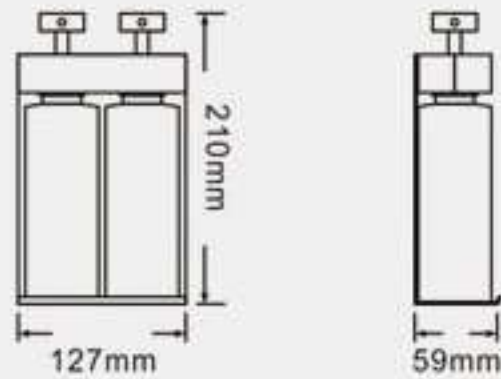

Single Round Bottle

Triple Square Bottle Design With Trays

Double Square Bottle

Single Square Bottle

PRODUCTS INFORMATION

Note: Product size does not include bottle

Model: C7702M-3
Material: SUS304
Surface: Mirror
Size: 227x80x240mm
N.T.: 2000g

Model: C7702M-2
Material: SUS304
Surface: Mirror
Size: 151x80x240mm
N.T.: 1200g

Model: C7702M-1
Material: SUS304
Surface: Mirror
Size: 73x80x240mm
N.T.: 410g

DESIGN

A very good design idea

PRODUCT DETAIL PRESENTATION

Triple Square Bottle Design

Double Square Bottle

Single Square Bottle

PRODUCTS INFORMATION

Reminder: Does not contain the liquid in the bottle

Model: Y7703S-3
Material: SUS304
Surface: Brushed
Size: 184x59x210mm
N.T.: 950g

Model: Y7703S-2
Material: SUS304
Surface: Brushed
Size: 127x59x210mm
N.T.: 660g

Model: Y7703S-1
Material: SUS304
Surface: Brushed
Size: 70x59x210mm
N.T.: 360g

PRODUCT DETAIL PRESENTATION

**Easy to Replace
Convenient to take out**