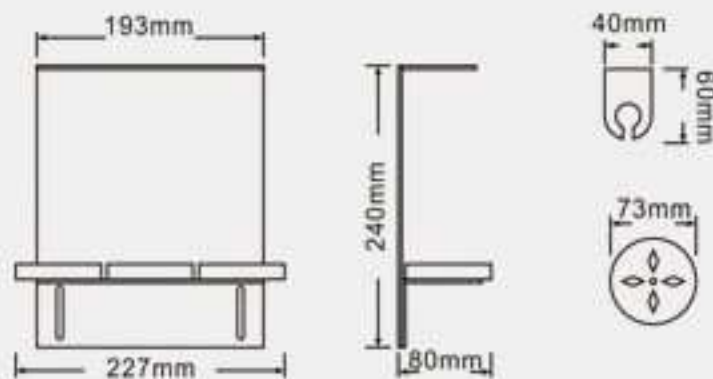

Single Round Bottle

Triple Square Bottle Design With Trays

Double Square Bottle

Single Square Bottle

PRODUCTS INFORMATION

Note: Product size does not include bottle

Model: C7702M-3
Material: SUS304
Surface: Mirror
Size: 227x80x240mm
N.T.: 2000g

Model: C7702M-2
Material: SUS304
Surface: Mirror
Size: 151x80x240mm
N.T.: 1200g

Model: C7702M-1
Material: SUS304
Surface: Mirror
Size: 73x80x240mm
N.T.: 410g

DESIGN

A very good design idea

PRODUCT DETAIL PRESENTATION

Triple Square Bottle Design

Double Square Bottle

Single Square Bottle

PRODUCTS INFORMATION

Reminder: Does not contain the liquid in the bottle

Model: Y7703S-3
Material: SUS304
Surface: Brushed
Size: 184x59x210mm
N.T.: 950g

Model: Y7703S-2
Material: SUS304
Surface: Brushed
Size: 127x59x210mm
N.T.: 660g

Model: Y7703S-1
Material: SUS304
Surface: Brushed
Size: 70x59x210mm
N.T.: 360g

PRODUCT DETAIL PRESENTATION

**Easy to Replace
Convenient to take out**