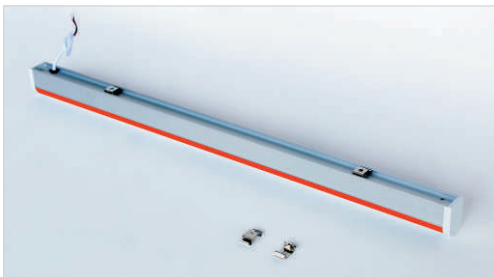

K02 / Yellow light

Cleanroom Tear Drop Light

Instructions

Description

1. Constructure: IP20;
2. Power Input: AC200-240V/AC100-240V 50/60Hz;
3. Outside Materials: 6063 Aluminum frame + Yellow PC Cover + ABS caps;
4. Inside Materials: Aluminum PCB plate + LEDs;
5. Size: 600*26*39mm, 900*26*39mm, 1200*26*39mm;
6. Yellow Lighting: >520nm, no Blue light, no purple light inside;
7. Dimmable: Triac / 0-10V / 1-10V / Dali available;
8. Installation: Fixed back bracket on Sandwich Panels by screws, then bracket holds lighting fixture by bracket legs.

Parameters

LightSize	600*26*39mm	900*26*39mm	1200*26*39mm	
Watt	10W	15W	18W	
Lightingefficiency	Yellow PC Cover	600lm	900lm	1080lm
LightingAngle	120°			
LightingWavelength	>520nm			
Voltage Input	AC 200-240V / 100-240V, 50~60Hz			
Dimmable	Triac / 0-10V / 1-10V / Dali for options			