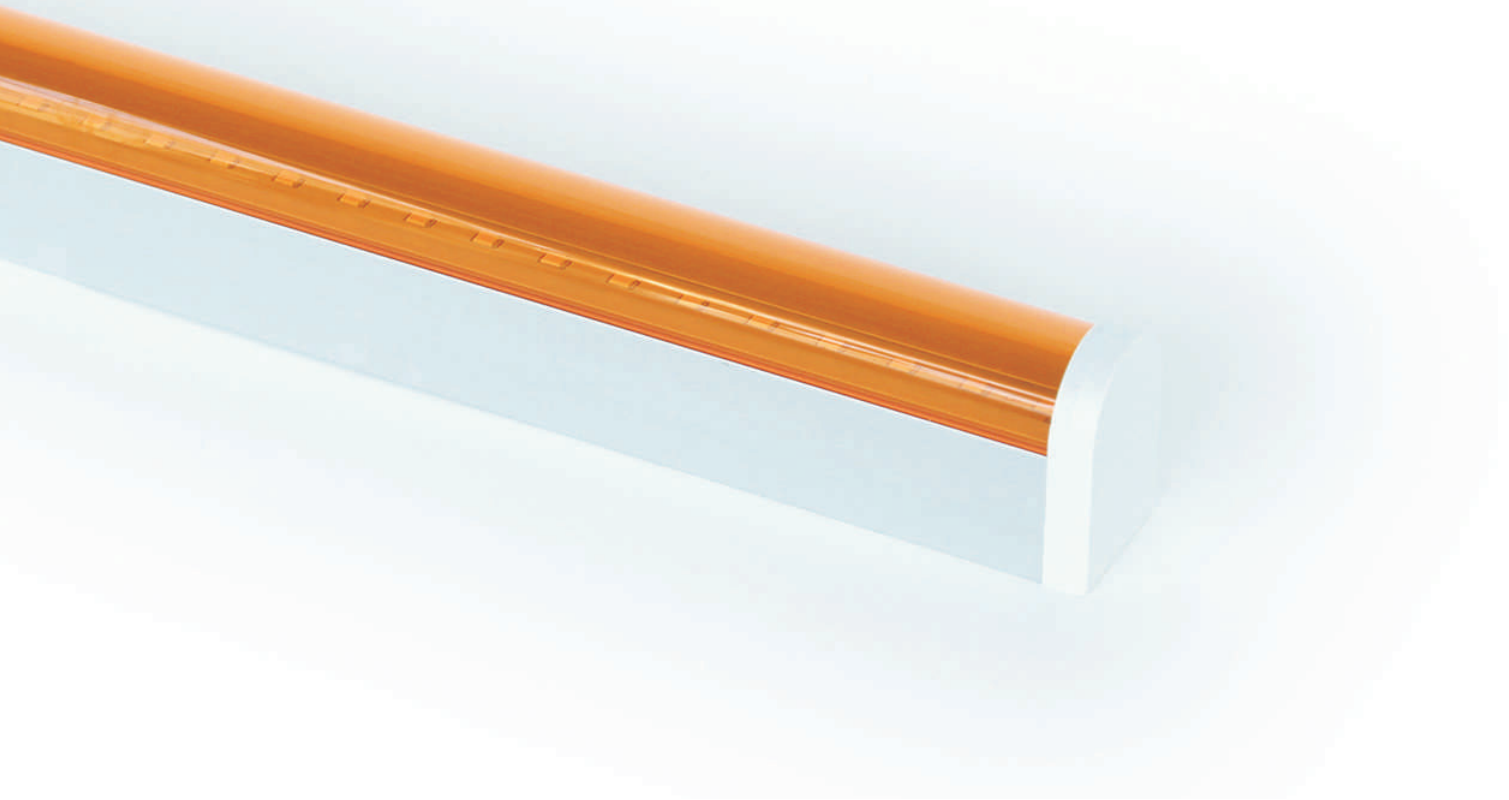

K02 / Yellow light

Cleanroom Tear Drop Light

Instructions

Description

1. Constructure: IP20;
2. Power Input: AC200-240V/AC100-240V 50/60Hz;
3. Outside Materials: 6063 Aluminum frame + Yellow PC Cover + ABS caps;
4. Inside Materials: Aluminum PCB plate + LEDs;
5. Size: 600*26*39mm, 900*26*39mm, 1200*26*39mm;
6. Yellow Lighting: >520nm, no Blue light, no purple light inside;
7. Dimmable: Triac / 0-10V / 1-10V / Dali available;
8. Installation: Fixed back bracket on Sandwich Panels by screws, then bracket holds lighting fixture by bracket legs.

Parameters

LightSize	600*26*39mm	900*26*39mm	1200*26*39mm	
Watt	10W	15W	18W	
Lightingefficiency	Yellow PC Cover	600lm	900lm	1080lm
LightingAngle	120°			
LightingWavelength	>520nm			
Voltage Input	AC 200-240V / 100-240V, 50~60Hz			
Dimmable	Triac / 0-10V / 1-10V / Dali for options			