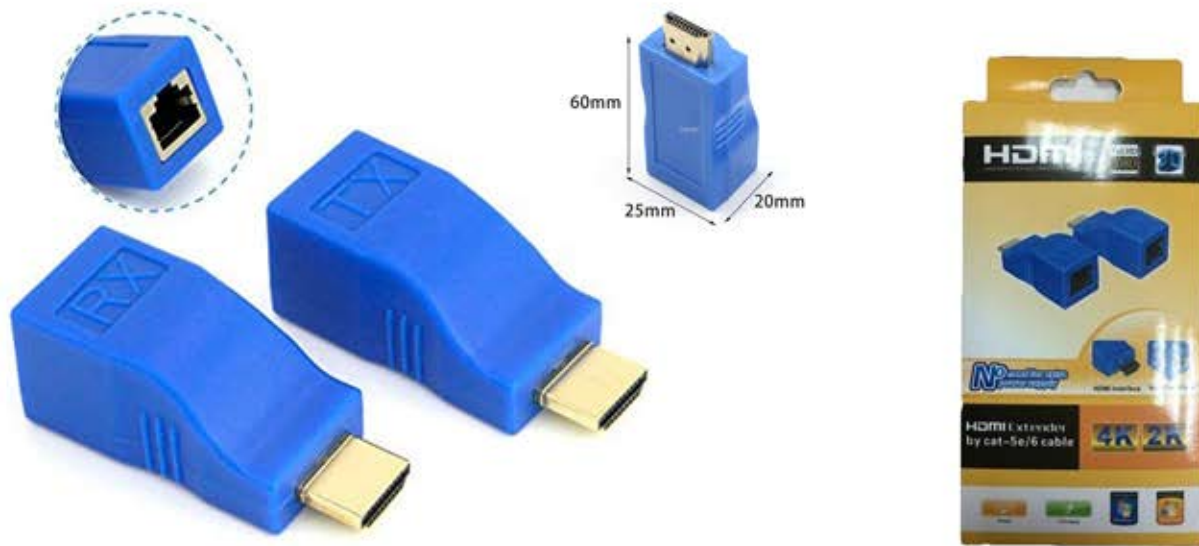

# 30M HDMI EXTENDER

## PRODUCT SPEC :

**4K 3D HDMI 1.4 30M EXTENDER TO RJ45 OVER CAT 5E/6 LAN ETHERNET ADAPTER**

**DESCRIPTION:**

**PRODUCT NAME:TX TRANSMISSOR**

**PRODUCT MATERIAL:ABS&METAL**

**PRODUCT COLOR: BLACK**

**PRODUCT SIZE:5.8CMX2.5CMX2.2CM**

**PRODUCT WEIGHT:33G**

**PACKAGE CONTENTS:**

**1X TX TRANSMISSOR**

**FEATURE**

**1.100% BRAND NEW AND HIGH QUALITY.**

**A PAIR AS A COMPLETE FUNCTIONAL MODULE, WITH NO CONFIGURATION REQUIRED.**

**2.CAT-5E / 6 CABLE CAN REPLACE THE HDMI CABLE TO ACHIEVE LONG-DISTANCE TRANSMISSION.**

**3. FOLLOW THE IEEE-568B STANDARD.**

**4. THE TRANSMISSION DISTANCE CAN BE UP TO 30 METERS TO 1080P, 4K \* 2K THROUGH CAT-6 CABLE.**

**SUPPOT HOT SWAPPING. PLUG AND PLAY.**

**5. SIGNALING DISPLAY OF UP TO 2.5 GBPS IN SUPPORT OF 1080P DISPLAY.**