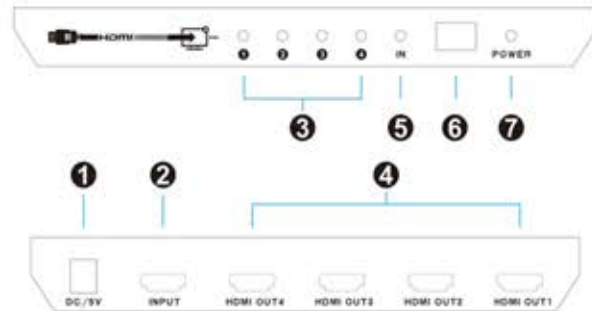

# 1X4 HDMI SPLITTER

THIS 1X4 HDMI SPLITTER DISTRIBUTES ONE ULTRA HD A/V SOURCE TO FOUR ULTRA HD DISPLAYS SIMULTANEOUSLY WITHOUT LOSS OF QUALITY. COMPLIANT WITH HDCP 1.3, SUPPORT RESOLUTION UP TO 4K\*2K@60HZ. WITH SMART EDID MANAGEMENT, LET THE SOURCE DEVICE SENDS SUITABLE A/V CONTENTS TO THE VARIABLE DISPLAYS. SUPPORTS PASS THROUGH LPCM 7.1, DOLBY® TRUEHD, DOLBY DIGITAL® PLUS, AND DTS-HD® MASTER AUDIO™

## APPLICATION

THE HDMI SPLITTER(HSP0104A30) IS APPLIED TO TV STORES, EXHIBITION HALL, BARS, KTV CLUBS, SCHOOLS, HOSPITALS, HOTEL LOBBIES, RETAIL ESTABLISHMENTS AND ANY OTHER INSTALLATIONS WHERE ULTRA HD AV CONTENT FROM ONE HDMI SOURCE NEEDS TO BE DISPLAYED SIMULTANEOUSLY ON UP TO FOUR ULTRA HD DISPLAYS.

## Panel Description

- 1 DC 5V
- 2 HDMI input
- 3 HDMI output status
- 4 HDMI output
- 5 HDMI input status
- 6 Power switch
- 7 Power status