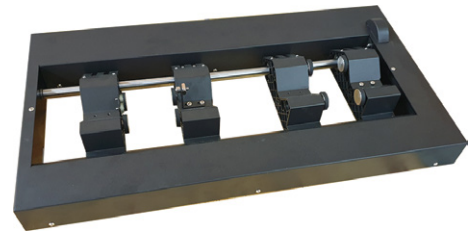

Plus

blue light

BL-0609-PE3

Mini Flatbed UV Printer

**EPSON
PRINthead**

Specification

Printhead	Original Epson XP-600 (3 pcs)
Resolution	Max 1440dpi
Color	CMYKLCm+White+Varnish
Ink	UV Curable
Printing Area	600mm X 870mm
Material Thickness	0-180mm
RIP Software	FlexiPRINT
Interface	Ethernet
Curing System	LED UV System
Operation System	Windows 10
Voltage	AC 220~240, 50/60HZ
Temperature	20C ~ 35C
Humidity	35% ~ 65%
Dimension	1620mm(L) x1590mm(W) x 860mm(H)
Weight	170KG