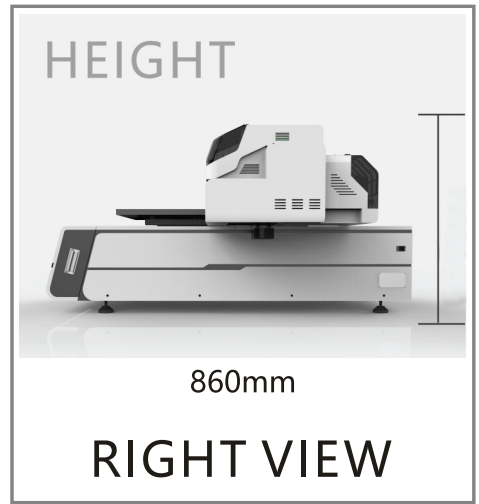

Plus

blue light

BL-0609-PE3

Mini Flatbed UV Printer

**EPSON
PRINthead**

Specification

Printhead	Original Epson XP-600 (3 pcs)
Resolution	Max 1440dpi
Color	CMYKLCm+White+Varnish
Ink	UV Curable
Printing Area	600mm X 870mm
Material Thickness	0-180mm
RIP Software	FlexiPRINT
Interface	Ethernet
Curing System	LED UV System
Operation System	Windows 10
Voltage	AC 220~240, 50/60HZ
Temperature	20C ~ 35C
Humidity	35% ~ 65%
Dimension	1620mm(L) x1590mm(W) x 860mm(H)
Weight	170KG