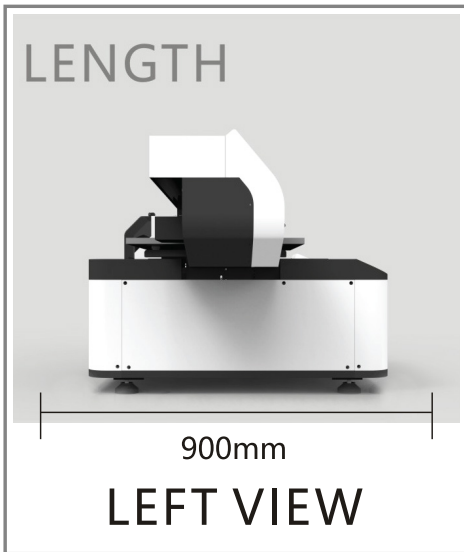

Plus

blue light

BL-0406NC

Mini Flatbed UV Printer

**EPSON
PRINTHEAD**

Specification

Printhead	Original Epson XP-600 (1 pcs)
Resolution	Max 1440dpi
Color	CMYK+White
Ink	UV Curable
Printing Area	400mm X 600mm
Material Tickness	0-180mm (30-120mm diameter)
RIP Software	FlexiPRINT
Interface	Ethernet
Curing System	LED UV System
Operation System	Windows 10
Voltage	AC 220~240, 50/60HZ
Temperature	20C ~ 35C
Humidity	35% ~ 65%
Dimension	900mm(L) x1390mm(W) x 670mm(H)
Weight	150KG