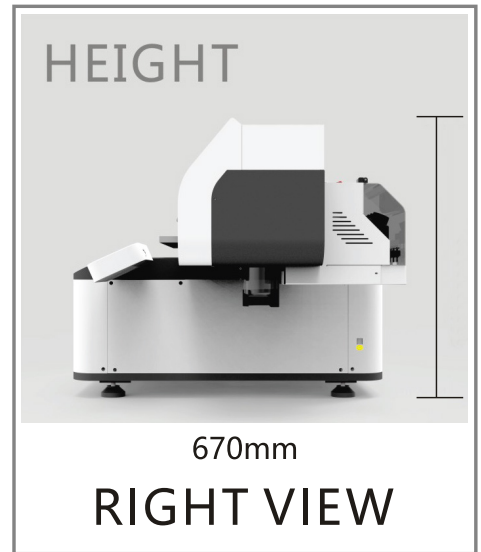

Plus

blue light

BL-0406NC

Mini Flatbed UV Printer

**EPSON
PRINTHEAD**

Specification

Printhead	Original Epson XP-600 (1 pcs)
Resolution	Max 1440dpi
Color	CMYK+White
Ink	UV Curable
Printing Area	400mm X 600mm
Material Tickness	0-180mm (30-120mm diameter)
RIP Software	FlexiPRINT
Interface	Ethernet
Curing System	LED UV System
Operation System	Windows 10
Voltage	AC 220~240, 50/60HZ
Temperature	20C ~ 35C
Humidity	35% ~ 65%
Dimension	900mm(L) x1390mm(W) x 670mm(H)
Weight	150KG