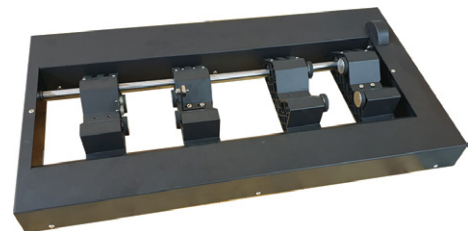

Plus

blue light

BL-0406NC

Mini Flatbed UV Printer

**EPSON
PRINTHEAD**

Specification

Printhead	Original Epson XP-600 (1 pcs)
Resolution	Max 1440dpi
Color	CMYK+White
Ink	UV Curable
Printing Area	400mm X 600mm
Material Tickness	0-180mm (30-120mm diameter)
RIP Software	FlexiPRINT
Interface	Ethernet
Curing System	LED UV System
Operation System	Windows 10
Voltage	AC 220~240, 50/60HZ
Temperature	20C ~ 35C
Humidity	35% ~ 65%
Dimension	900mm(L) x1390mm(W) x 670mm(H)
Weight	150KG