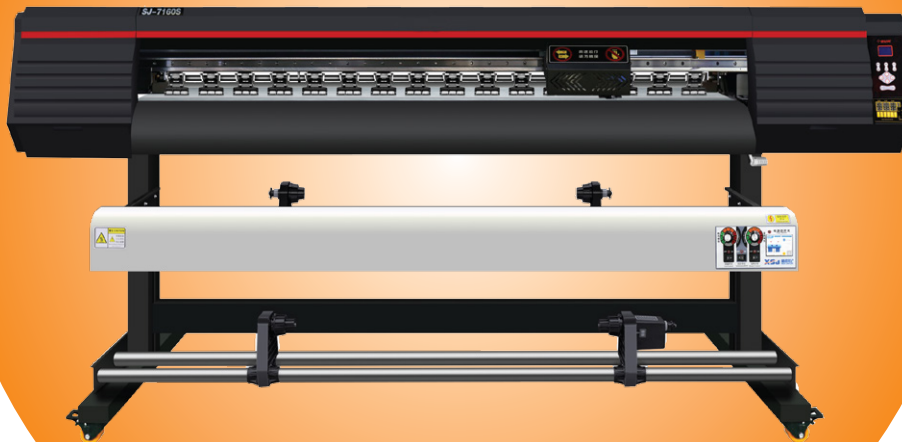

Plus

fine**COLOR**

**SJ-7160S-i3200**

Eco Solvent Printer

**EPSON**  
**PRINTHEAD**

**Original Epson i3200-E1**

**Specification**

Printhead	Original Japan Epson i3200-E1 (One Unit)
Resolution	Max 1800 dpi
Color	CMYK
Ink	Eco Solvent
Printing Width	1.6M (63")
Material Height	1~3mm adjustable
RIP Software	FlexiPRINT
Interface	Ethernet
Media Handling	Roll to Roll or Single
Drying System	Fan & Heating Panel
Operation System	Windows 10
Voltage	AC 220~240, 50/60HZ, 10A
Temperature	20C ~ 35C
Humidity	40% ~ 70%
Dimension	251cm(L) x 71cm(W) x 130cm(H) with Stand
Weight	250KG